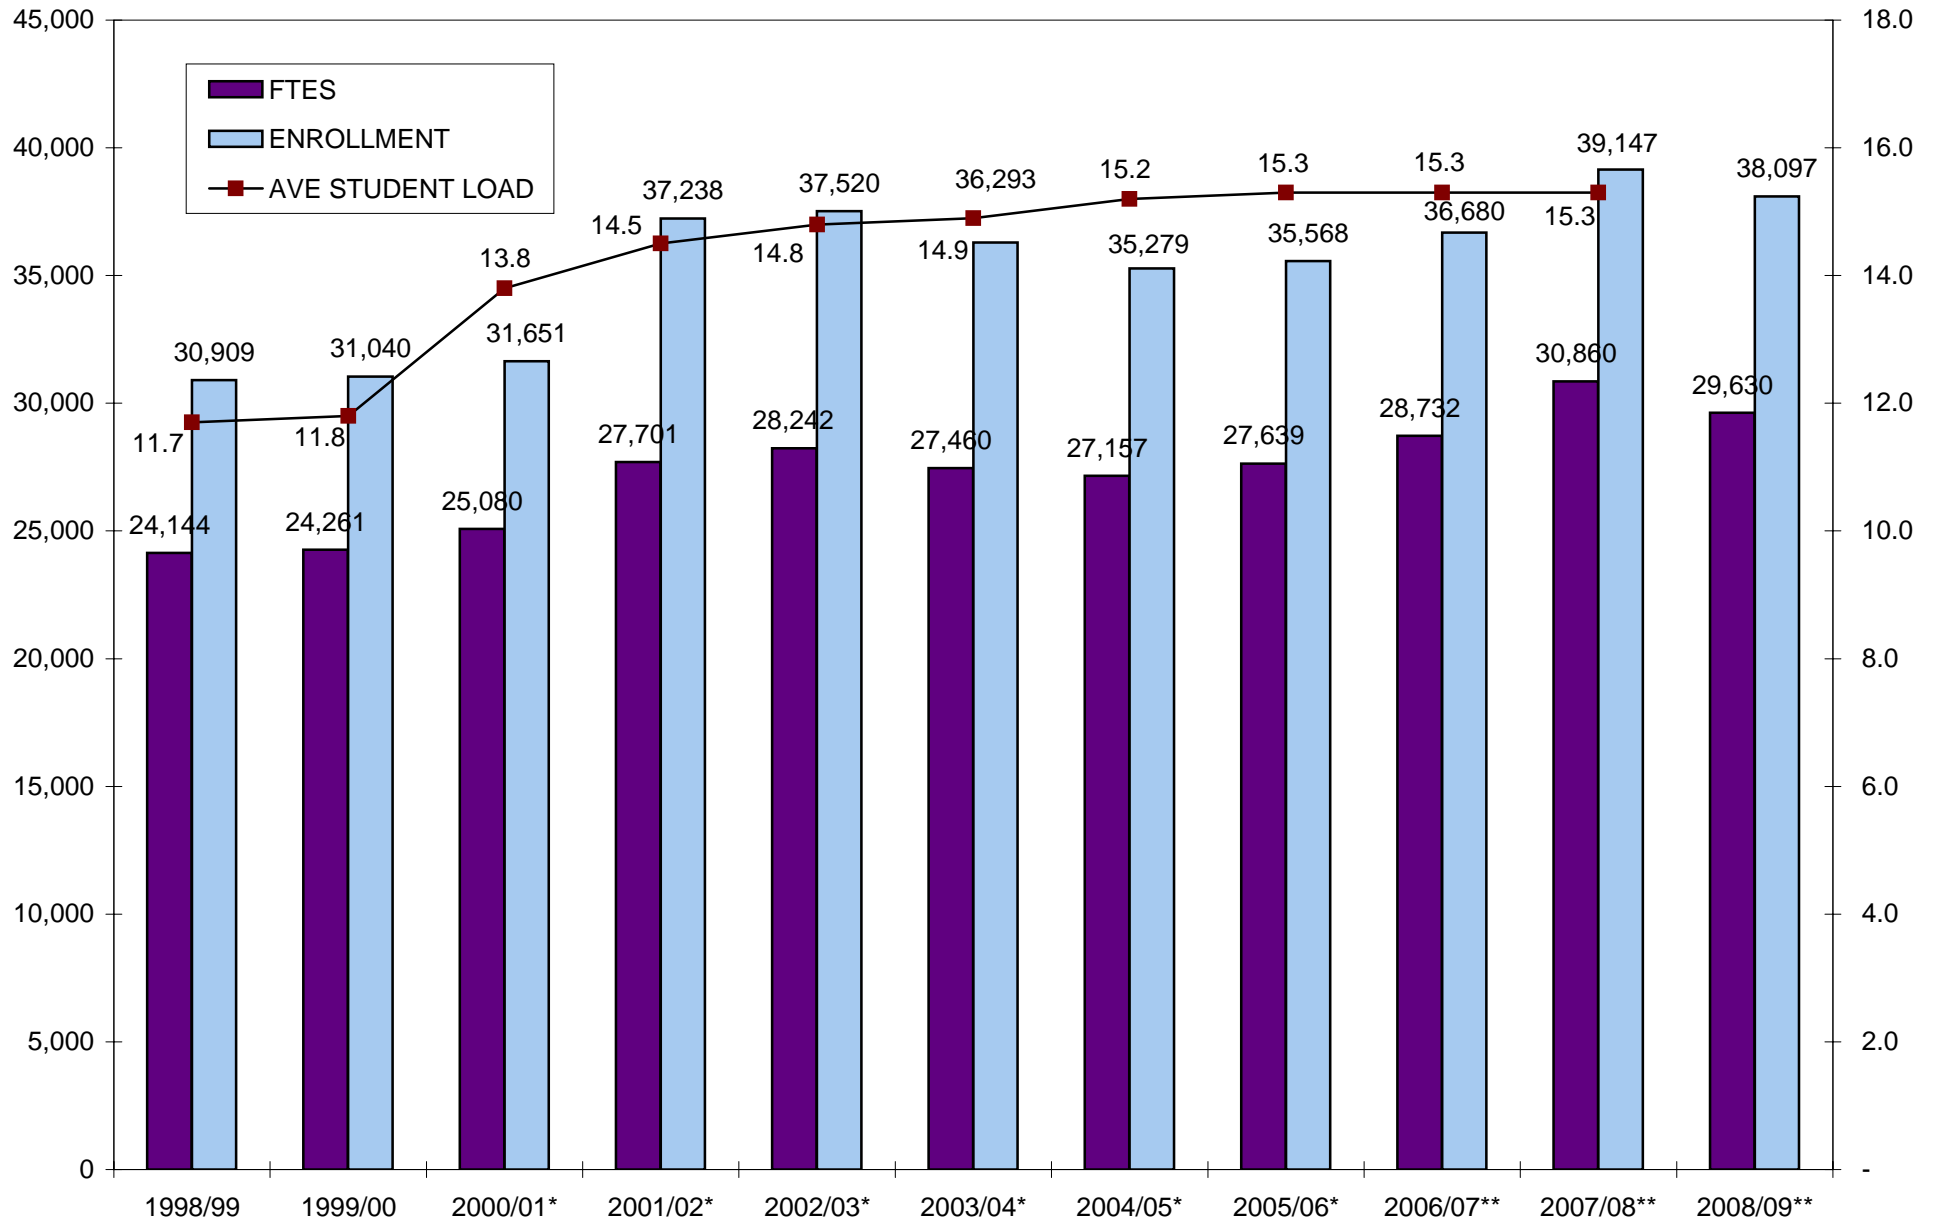

SAN DIEGO STATE UNIVERSITY

Individual Enrollment (Headcount), Full Time Equivalent Students (FTES) and Average Student Load

(Includes IVC)

* Includes Summer

** Rebenched FTES - In fiscal year 2006/07 the graduate unit load for a full-time equivalent student was changed from 15 to 12 units per term.