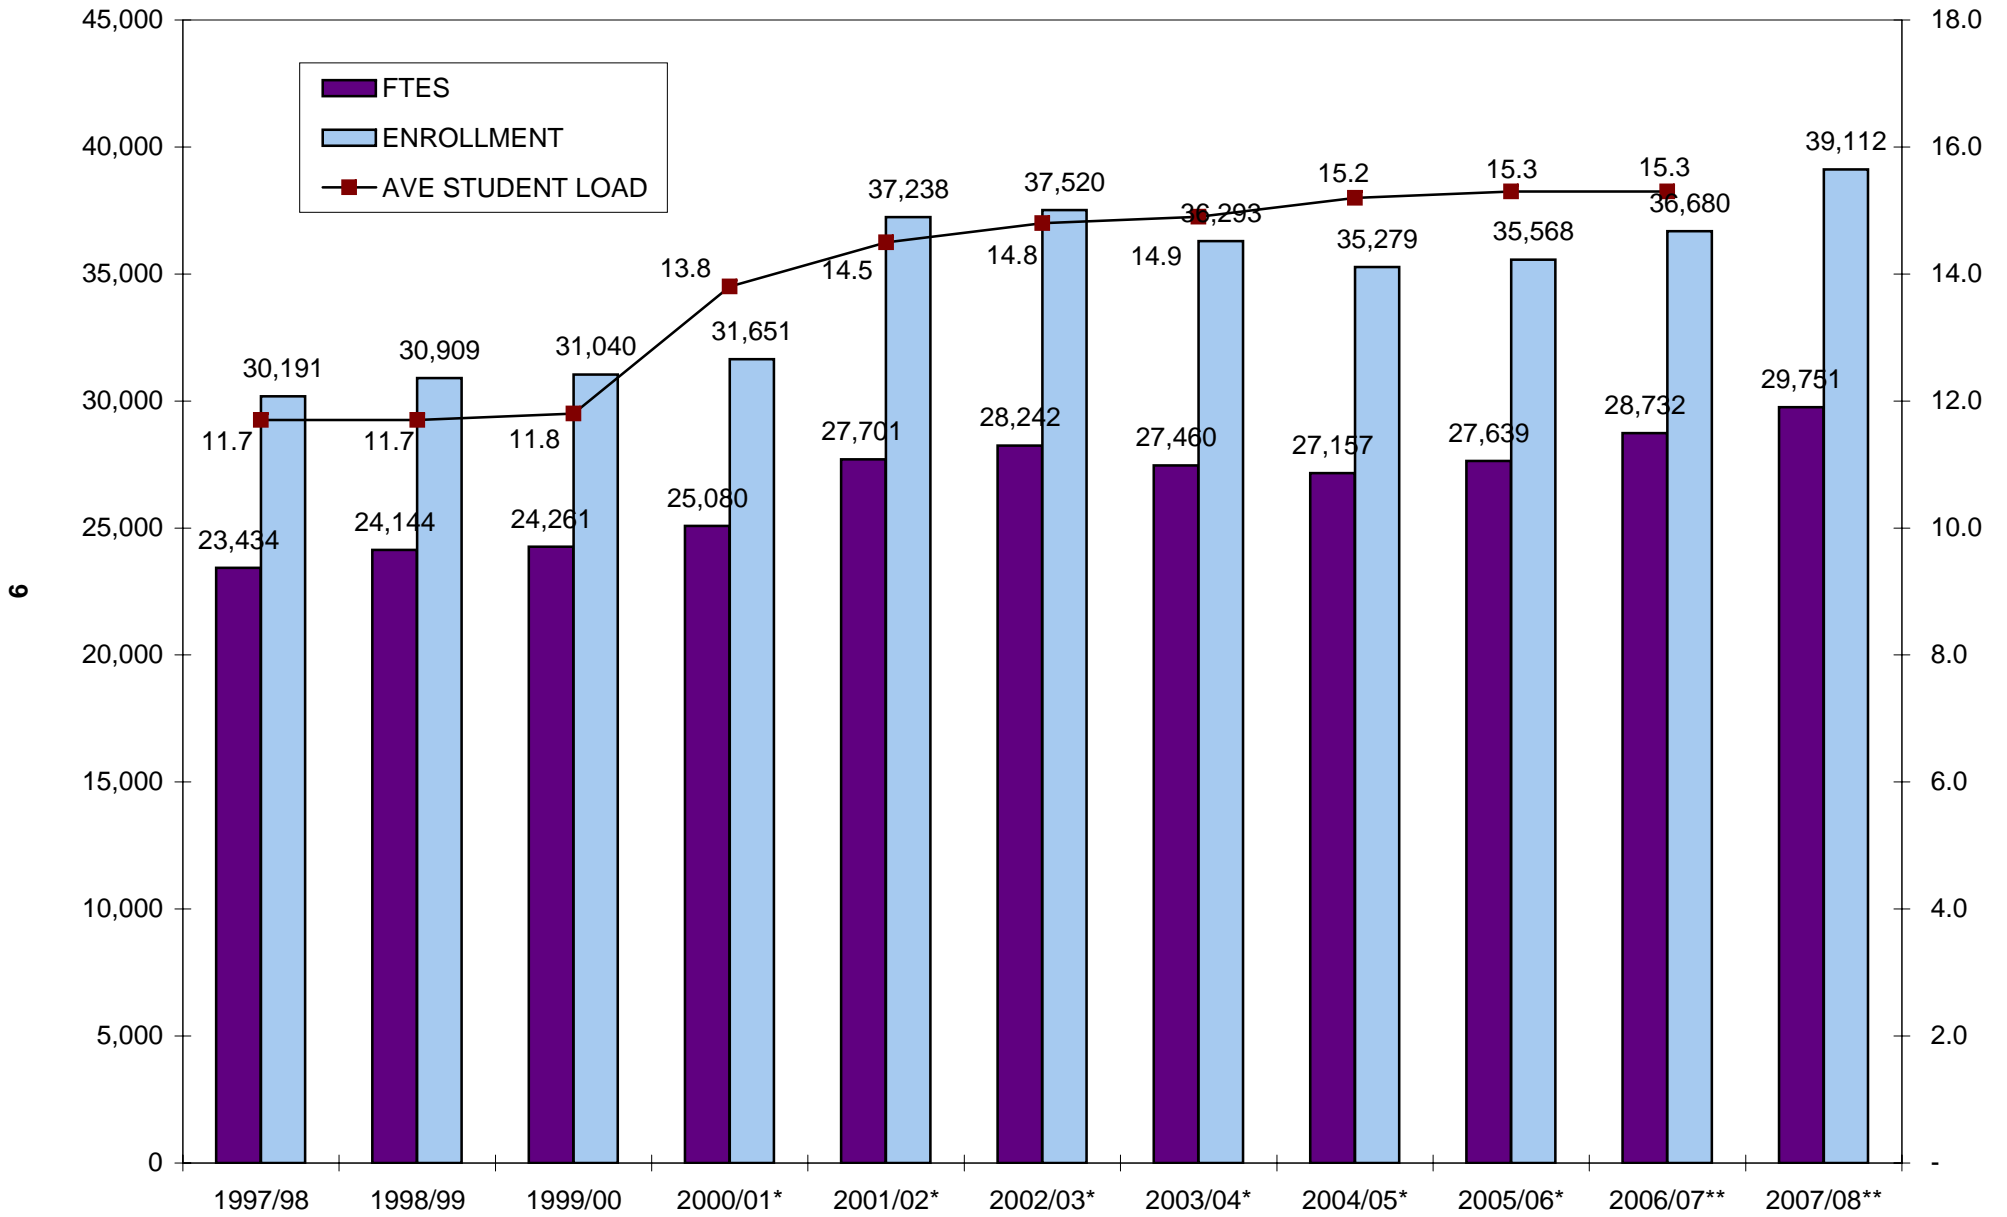

SAN DIEGO STATE UNIVERSITY

Individual Enrollment (Headcount), Full Time Equivalent Students (FTES) and Average Student Load

(Includes IVC)

*Includes Summer
**Rebench FTES