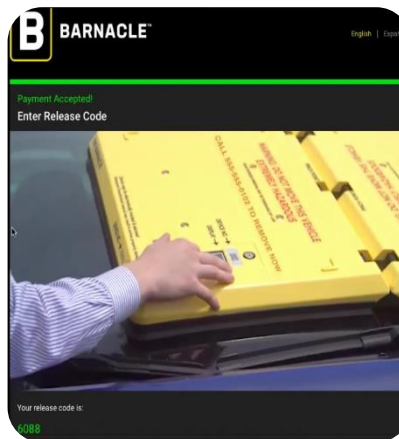

THE INTELLIGENT PARKING ENFORCEMENT SYSTEM *Step by Step for* Making an Online Payment

**THE
BARNACLE**
ENFORCEMENT SOLUTION

Pay Now. Remove Now.

Pay Online Instructions

- Go to web pay.barnacleparking.com.
- Please **enter** the device number as displayed on the **Barnacle**/press **next**.
- Enter your mobile number/**press next**.
- You will receive a text message with a one-time
- **3-digit** verification code.
- Enter the **3-digit** verification number you received/**press next**.
- **Enter** your payment information using a **debit** or **credit card**. To release the **Barnacle**, you must pay the amount owed/**press pay**.
- Once your **payment** has processed you will receive **two** text messages.
- First, you will receive a text of your **Barnacle Release Receipt** which can be accessed, saved or printed using the **URL link** provided.
- Second, you will receive a text message with your
- **4-digit release code**.
- Enter this **4-digit release code** using the **keypad** located on the Barnacle.
- Press **enter three** times.
- The **Barnacle** device will display the following message: "**Disarming** device may take **30 seconds** to fully detach".
- Remove the **Barnacle** device by gently pulling it off the windshield and folding it so the yellow parts are facing out. There is a handle for carrying.
- In order to receive a **refund** on the Barnacle device deposit you must **return** the **Barnacle** within **24 hours**. You can return the **Barnacle** at any one of the **Barnacle drop box** locations.

Enter device number.

**Enter your mobile
number.**

**Enter your 3-digit
verification number.**

**Enter your payment
information.**

**Payment accepted
enter your 4-digit
release code.**

**Remove and return
device at your nearest
drop box.**