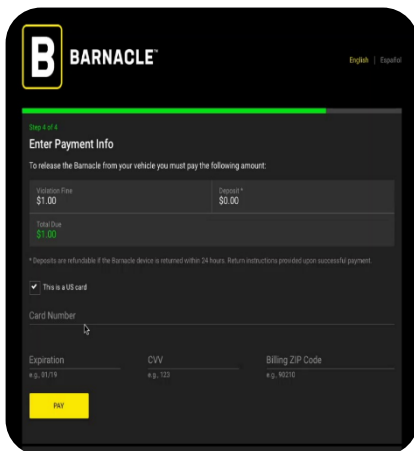

**Enter your payment
information.**