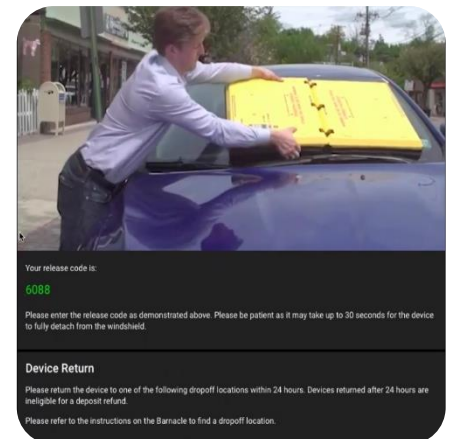

THE INTELLIGENT PARKING ENFORCEMENT SYSTEM *Step by Step for* Making an Online Payment

**THE
BARNACLE**
ENFORCEMENT SOLUTION

Pay Now. Remove Now.

Pay Online Instructions

- Go to web pay.barnacleparking.com.
- Please **enter** the device number as displayed on the **Barnacle**/press **next**.
- Enter your mobile number/**press next**.
- You will receive a text message with a one-time
- **3-digit** verification code.
- Enter the **3-digit** verification number you received/**press next**.
- **Enter** your payment information using a **debit** or **credit card**. To release the **Barnacle**, you must pay the amount owed/**press pay**.
- Once your **payment** has processed you will receive **two** text messages.
- First, you will receive a text of your **Barnacle Release Receipt** which can be accessed, saved or printed using the **URL link** provided.
- Second, you will receive a text message with your
- **4-digit release code**.
- Enter this **4-digit release code** using the **keypad** located on the Barnacle.
- Press **enter three** times.
- The **Barnacle** device will display the following message: "**Disarming** device may take **30 seconds** to fully detach".
- Remove the **Barnacle** device by gently pulling it off the windshield and folding it so the yellow parts are facing out. There is a handle for carrying.
- In order to receive a **refund** on the Barnacle device deposit you must **return** the **Barnacle** within **24 hours**. You can return the **Barnacle** at any one of the **Barnacle drop box** locations.

Enter device number.

**Enter your mobile
number.**

**Enter your 3-digit
verification number.**

**Enter your payment
information.**

**Payment accepted
enter your 4-digit
release code.**

**Remove and return
device at your nearest
drop box.**