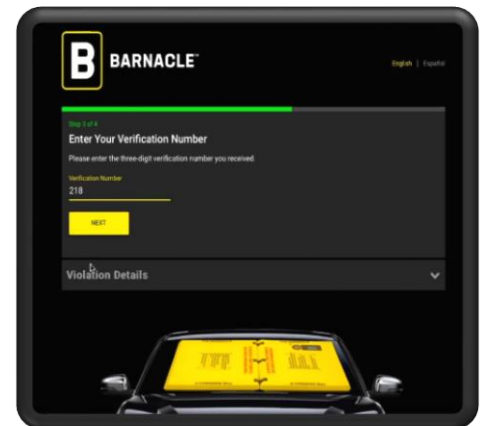

**Enter your 3-digit
verification number.**