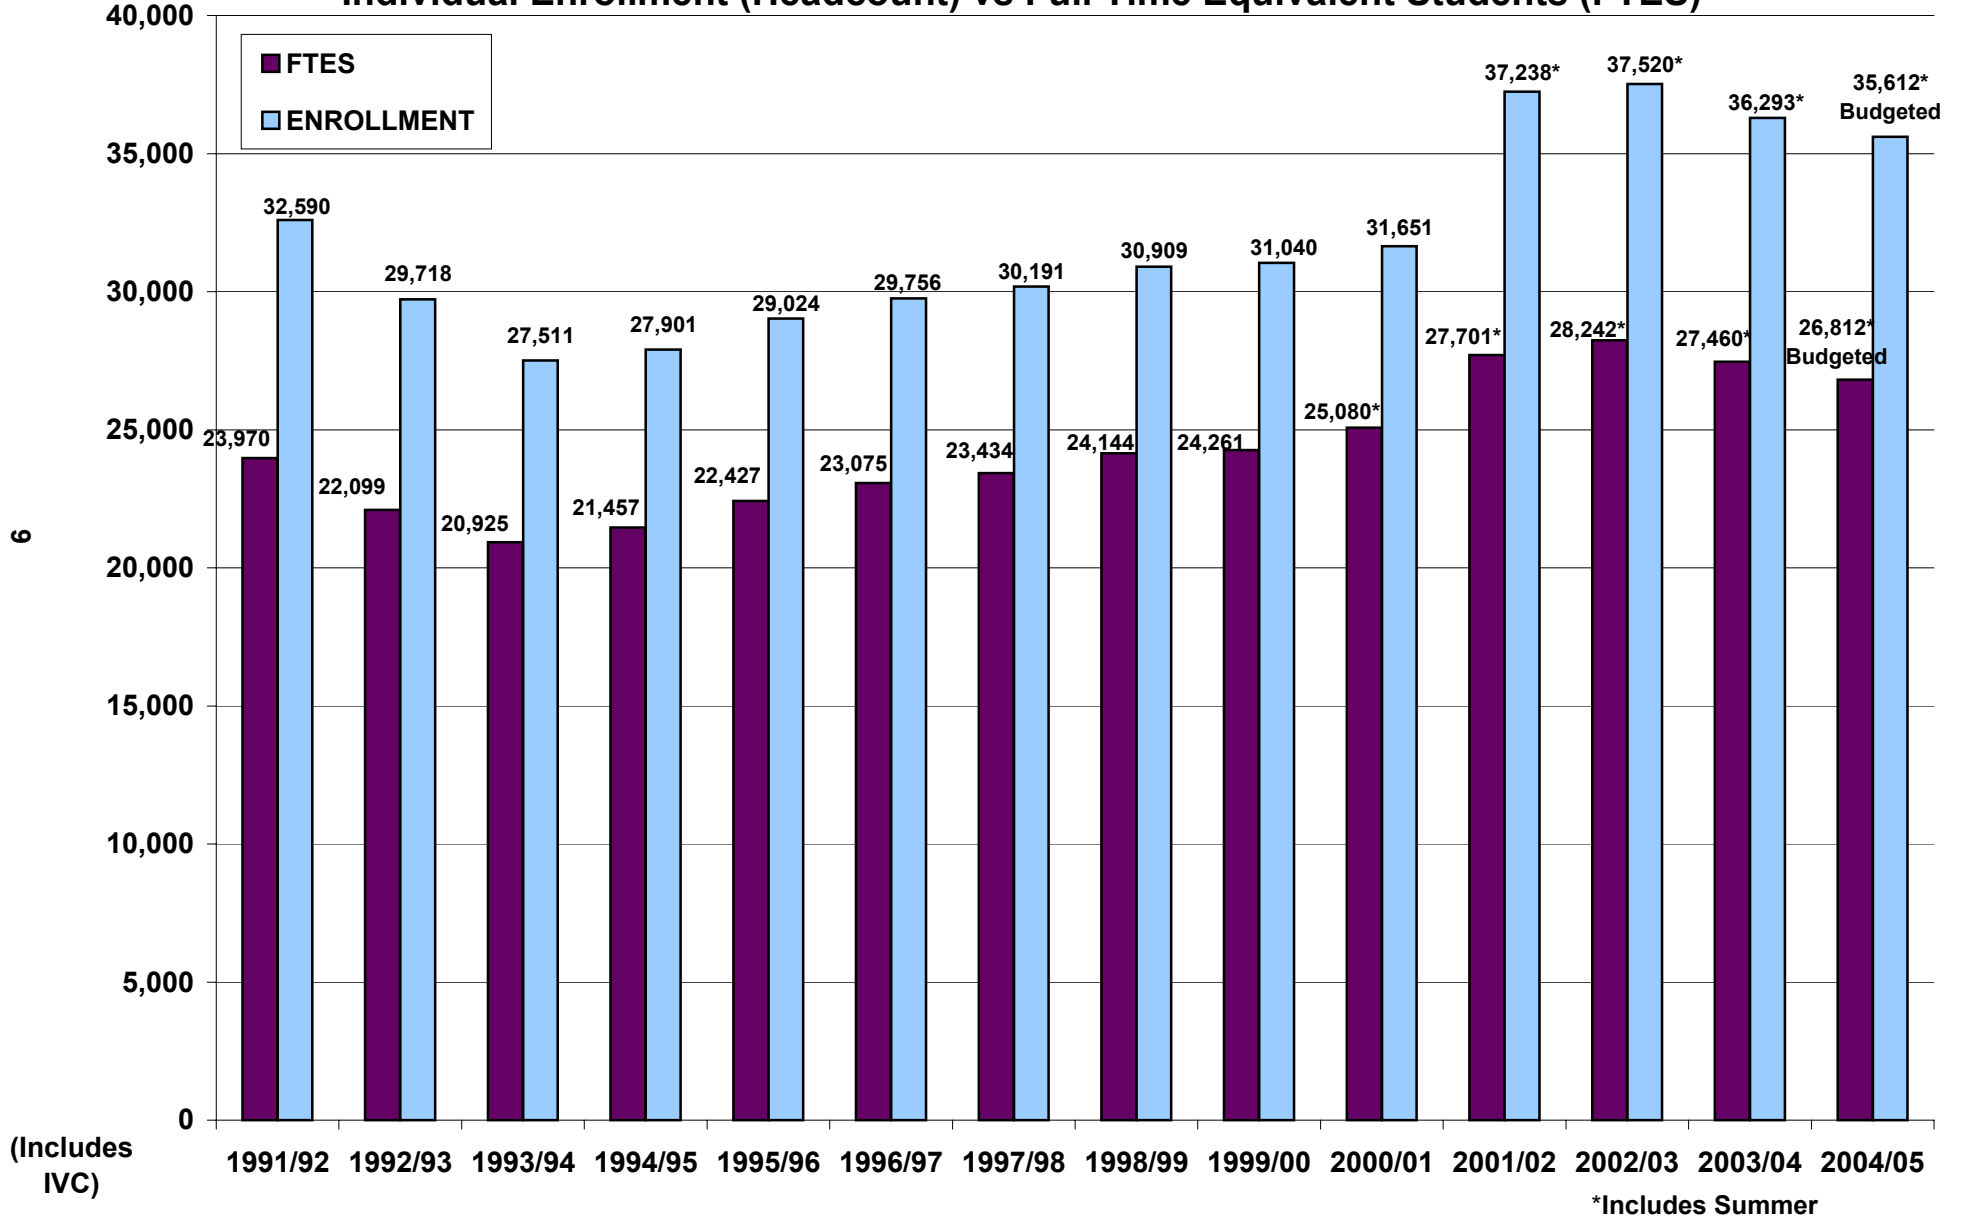

SAN DIEGO STATE UNIVERSITY

Individual Enrollment (Headcount) vs Full Time Equivalent Students (FTES)

(Includes IVC)

*Includes Summer