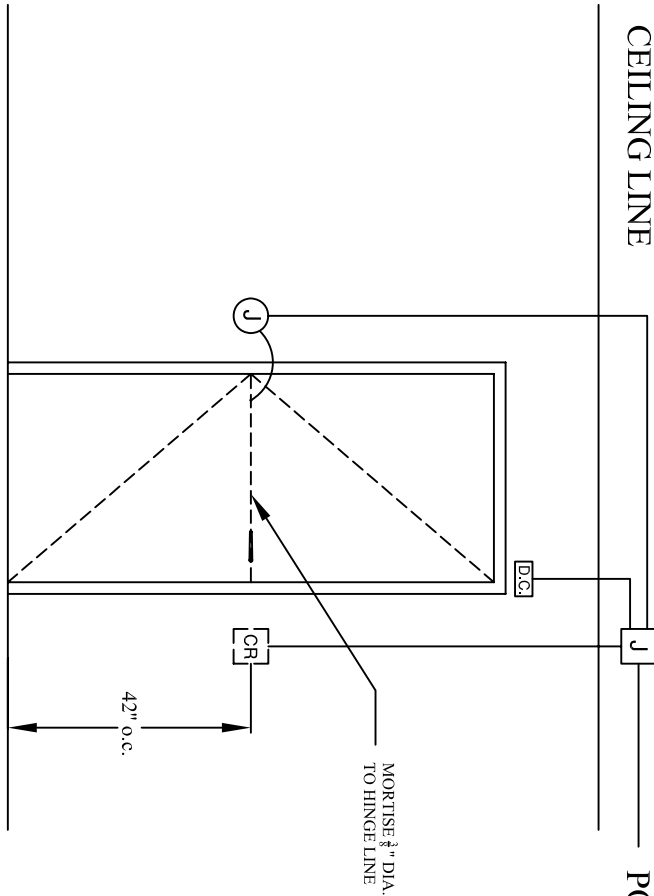

SINGLE
WOOD
LEVER
EXPOSED

KEY

CEILING LINE

POWER & SIGNAL

LEGEND	
ⓐ	4"SQ 1" BOX W/ SINGLE GANG MUD RING FOR DOOR CORD
ⓑ	4 11/16"SQ 1" BOX
Ⓒ	CARD READER W/ 4"SQ 1" BOX W/ 1 GANG MUD RING
—	3/4" CONDUIT
Ⓔ	DOOR CONTACT

ALL EXPOSED CONDUIT TO BE WIRE MOULD.

WOOD DOOR - LEVER ACTION - EXPOSED POWER & SIGNAL

TYPICAL

S-W-L-EX

SHEET TITLE:

SINGLE WOOD DOOR - MORTISE LOCK

FILE NAME:
Single-Wood-Lever-Exposed.dwg

SHEET NO.:

13

PROJECT TITLE:

DOOR DETAILS, ACCESS CONTROL SYSTEM, SDSU

DRAWN BY:

C Phillips

ISSUED:

07.26.07