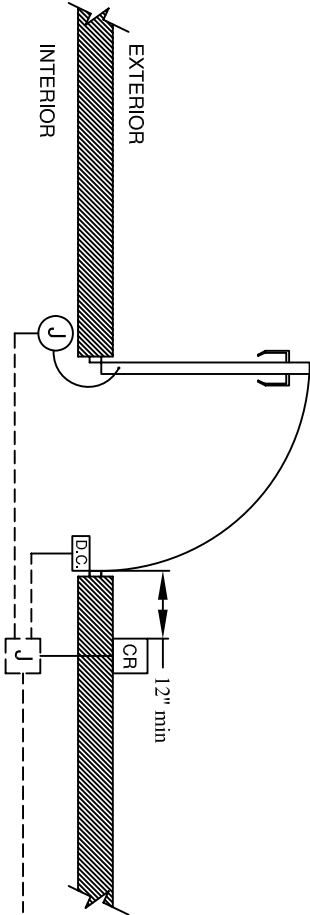

SINGLE
WOOD
LEVER
EXPOSED

KEY

CEILING LINE

POWER & SIGNAL

LEGEND	
ⓐ	4"SQ 1" BOX W/ SINGLE GANG MUD RING FOR DOOR CORD
ⓑ	4 11/16"SQ 1" BOX
Ⓒ	CARD READER W/ 4"SQ 1" BOX W/ 1 GANG MUD RING
—	3/4" CONDUIT
Ⓔ	DOOR CONTACT

ALL EXPOSED CONDUIT TO BE WIRE MOULD.

WOOD DOOR - LEVER ACTION - EXPOSED POWER & SIGNAL

TYPICAL

S-W-L-EX

SHEET TITLE:

SINGLE WOOD DOOR - MORTISE LOCK

FILE NAME:
Single-Wood-Lever-Exposed.dwg

SHEET NO.:

13

PROJECT TITLE:

DOOR DETAILS, ACCESS CONTROL SYSTEM, SDSU

DRAWN BY:

C Phillips

ISSUED:

07.26.07