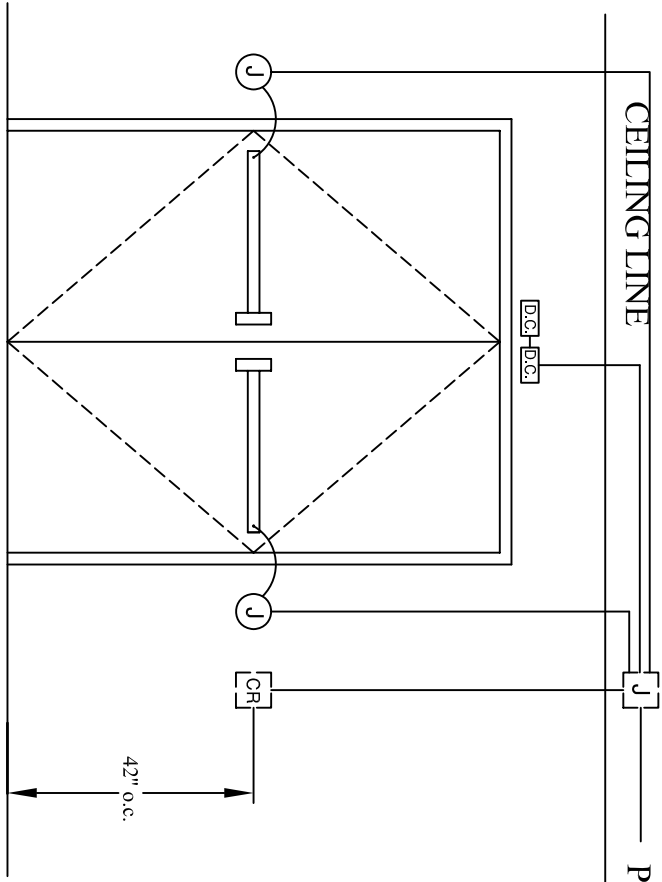

PAIR
WOOD
PANIC HARDWARE
EXPOSED

KEY

CEILINGLINE

POWER & SIGNAL

LEGEND	
①	4"SQ 1" BOX W/ SINGLE GANG MUD RING FOR DOOR CORD
J	4 11/16"SQ 1" BOX
CR	CARD READER W/ 4"SQ 1" BOX W/ 1 GANG MUD RING
—	3/4" CONDUIT
D.C.	DOOR CONTACT

PAIR of WOOD DOORS - PANIC HARDWARE - EXPOSED POWER & SIGNAL

TYPICAL

P-W-PH-EX

SHEET TITLE:

PAIR OF WOOD DOORS- EXPOSED

FILE NAME:

Pair-Panic-Exposed

SHEET NO:

11

PROJECT TITLE:

DOOR DETAILS, ACCESS CONTROL SYSTEM, SDSU

DRAWN BY:

C Phillips

ISSUED:

07.26.07