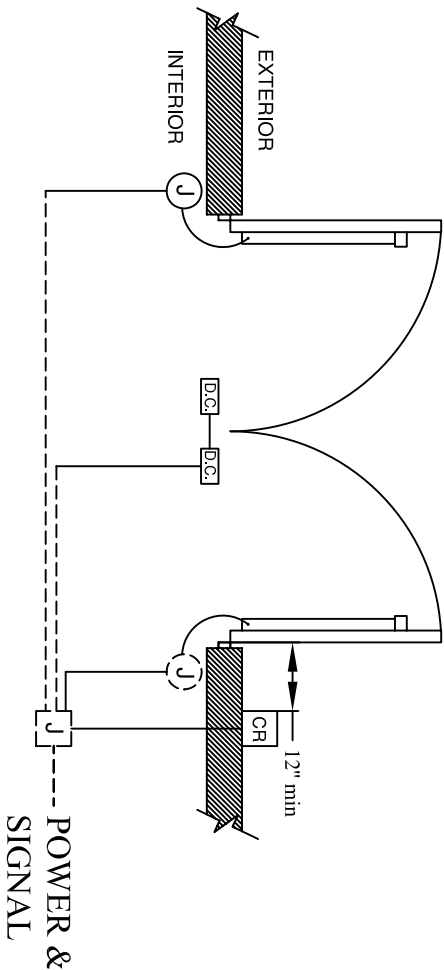

PAIR
WOOD
PANIC HARDWARE
EXPOSED

KEY

CEILINGLINE

POWER & SIGNAL

LEGEND	
①	4"SQ 1" BOX W/ SINGLE GANG MUD RING FOR DOOR CORD
J	4 11/16"SQ 1" BOX
CR	CARD READER W/ 4"SQ 1" BOX W/ 1 GANG MUD RING
—	3/4" CONDUIT
D.C.	DOOR CONTACT

PAIR of WOOD DOORS - PANIC HARDWARE - EXPOSED POWER & SIGNAL

TYPICAL

P-W-PH-EX

SHEET TITLE:

PAIR OF WOOD DOORS- EXPOSED

FILE NAME:

Pair-Panic-Exposed

SHEET NO:

11

PROJECT TITLE:

DOOR DETAILS, ACCESS CONTROL SYSTEM, SDSU

DRAWN BY:

C Phillips

ISSUED:

07.26.07