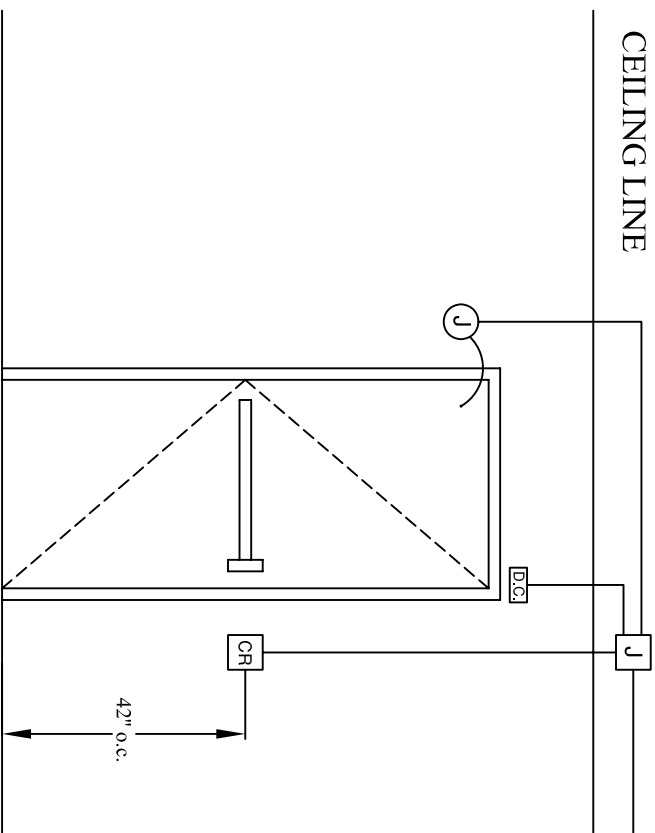

SINGLE
METAL
PANIC HARDWARE
EXPOSED

KEY

CEILING LINE

POWER & SIGNAL

POWER & SIGNAL

ALL EXPOSED CONDUIT TO BE WIRE MOULD.

METAL DOOR - PANIC HARDWARE - EXPOSED POWER & SIGNAL

TYPICAL

S-M-PH-EX

SHEET TITLE:

SINGLE METAL DOOR - EXPOSED

FILE NAME:

Single-Panic-Exposed.dwg

SHEET NO:

10

PROJECT TITLE:

DOOR DETAILS, ACCESS CONTROL SYSTEM, SDSU

DRAWN BY:

C Phillips

ISSUED:

07.26.07