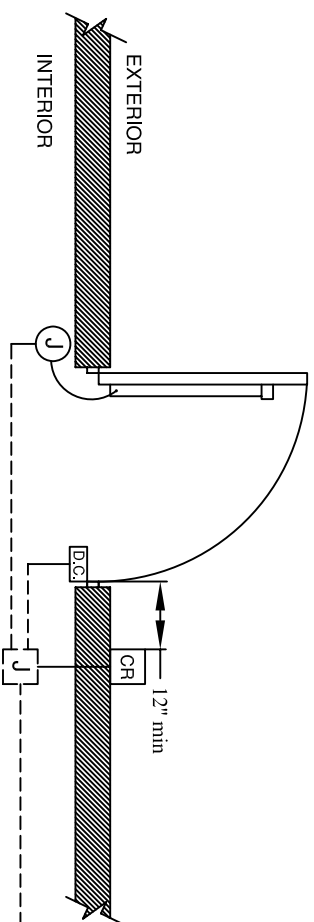

SINGLE
METAL
PANIC HARDWARE
EXPOSED

KEY

CEILING LINE

POWER & SIGNAL

POWER & SIGNAL

ALL EXPOSED CONDUIT TO BE WIRE MOULD.

METAL DOOR - PANIC HARDWARE - EXPOSED POWER & SIGNAL

TYPICAL

S-M-PH-EX

SHEET TITLE:

SINGLE METAL DOOR - EXPOSED

FILE NAME:

Single-Panic-Exposed.dwg

SHEET NO:

10

PROJECT TITLE:

DOOR DETAILS, ACCESS CONTROL SYSTEM, SDSU

DRAWN BY:

C Phillips

ISSUED:

07.26.07