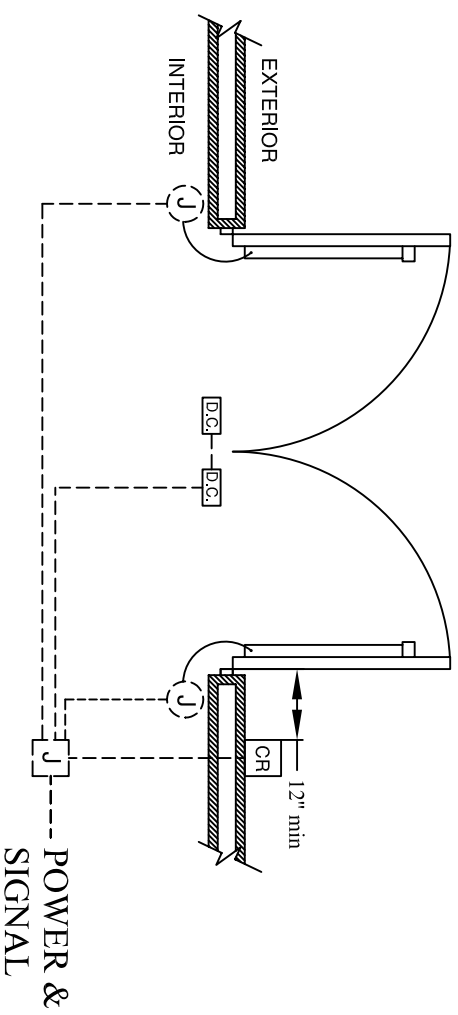

PAIR
METAL
PANIC HARDWARE
FRAMED WALL

KEY

POWER & SIGNAL

LEGEND

①	4"SQ J" BOX W/ SINGLE GANG MUD RING FOR DOOR CORD
J	4 1/16"SQ J" BOX
CR	CARD READER W/ 4"SQ J" BOX W/ 1 GANG MUD RING
—	3/4" CONDUIT
DC-DC	DOOR CONTACT

PAIR of METAL DOORS - PANIC HARDWARE - FRAMED WALL

TYPICAL

P-M-PH-FW

SHEET TITLE: PAIR OF METAL DOOR - FRAMED WALL

FILE NAME:
Pair-Panic-Framed.dwg

SHEET NO:

8

PROJECT TITLE:

DOOR DETAILS, ACCESS CONTROL SYSTEM, SDSU

DRAWN BY:

C Phillips

ISSUED:

07.26.07