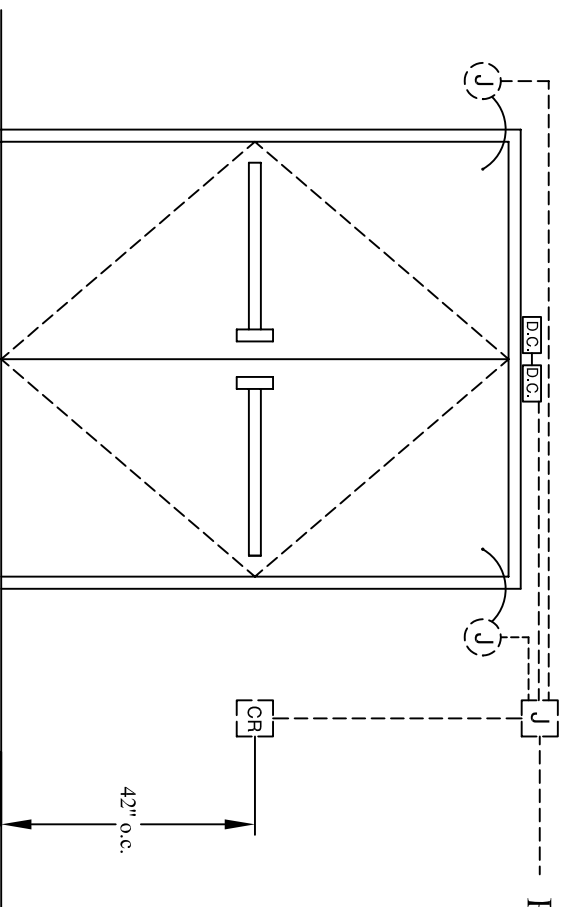

PAIR
METAL
PANIC HARDWARE
FRAMED WALL

KEY

POWER & SIGNAL

LEGEND

①	4"SQ J" BOX W/ SINGLE GANG MUD RING FOR DOOR CORD
J	4 1/16"SQ J" BOX
CR	CARD READER W/ 4"SQ J" BOX W/ 1 GANG MUD RING
—	3/4" CONDUIT
DC-DC	DOOR CONTACT

PAIR of METAL DOORS - PANIC HARDWARE - FRAMED WALL

TYPICAL

P-M-PH-FW

SHEET TITLE: PAIR OF METAL DOOR - FRAMED WALL

FILE NAME:
Pair-Panic-Framed.dwg

SHEET NO:

8

PROJECT TITLE:

DOOR DETAILS, ACCESS CONTROL SYSTEM, SDSU

DRAWN BY:

C Phillips

ISSUED:

07.26.07