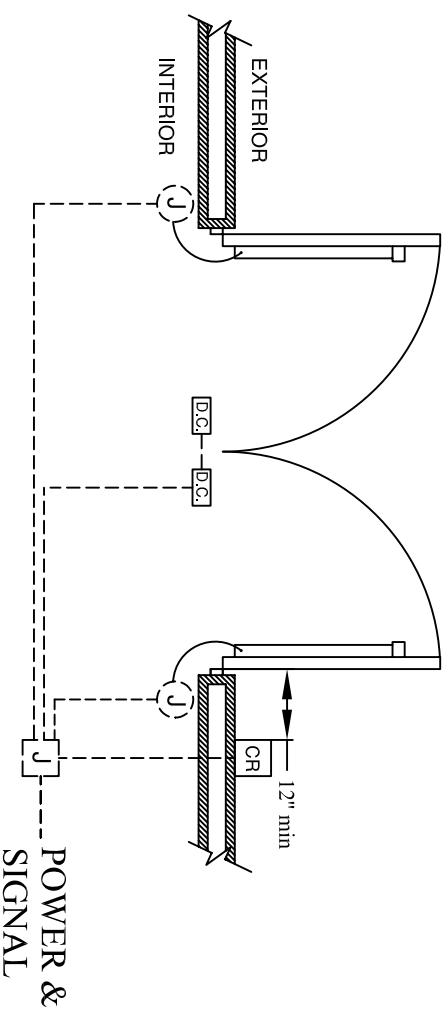

PAIR
WOOD
PANIC HARDWARE
FRAMED WALL

KEY

POWER & SIGNAL

LEGEND

J	4"SQ 1" BOX W/ SINGLE GANG MUD RING FOR DOOR CORD
J	4 11/16"SQ 1" BOX
CR	CARD READER W/ 4"SQ 1" BOX W/ 1 GANG MUD RING
—	3/4" CONDUIT
DC	DOOR CONTACT

PAIR of WOOD DOORS - PANIC HARDWARE - FRAMED WALL

TYPICAL

P-W-PH-FW

SHEET TITLE: PAIR OF WOOD DOOR - FRAMED WALL

FILE NAME:
Pair-Panic-Framed.dwg

SHEET NO:

7

PROJECT TITLE:

DOOR DETAILS, ACCESS CONTROL SYSTEM, SDSU

DRAWN BY:

C Phillips

ISSUED:

07.26.07