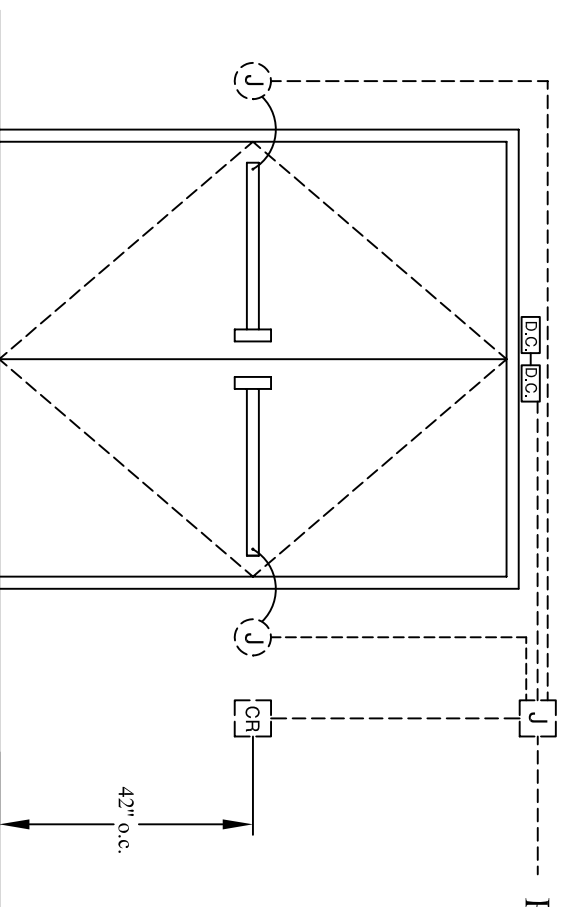

PAIR
WOOD
PANIC HARDWARE
FRAMED WALL

KEY

POWER & SIGNAL

LEGEND

J	4"SQ 1" BOX W/ SINGLE GANG MUD RING FOR DOOR CORD
J	4 11/16"SQ 1" BOX
CR	CARD READER W/ 4"SQ 1" BOX W/ 1 GANG MUD RING
—	3/4" CONDUIT
DC	DOOR CONTACT

PAIR of WOOD DOORS - PANIC HARDWARE - FRAMED WALL

TYPICAL

P-W-PH-FW

SHEET TITLE: PAIR OF WOOD DOOR - FRAMED WALL

FILE NAME:
Pair-Panic-Framed.dwg

SHEET NO:

7

PROJECT TITLE:

DOOR DETAILS, ACCESS CONTROL SYSTEM, SDSU

DRAWN BY:

C Phillips

ISSUED:

07.26.07