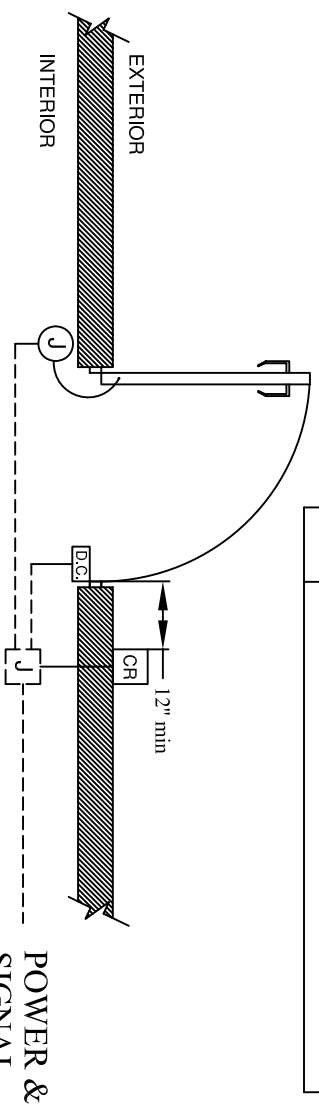

**KEY**

SINGLE
METAL
LEVER
EXPOSED

**LEGEND**

①	4"SQ 1" BOX W/ SINGLE GANG MUD RING FOR DOOR CORD
J	4 11/16"SQ 1" BOX
CR	CARD READER W/ 4"SQ 1" BOX W/ 1 GANG MUD RING
—	3/4" CONDUIT
DCJ	DOOR CONTACT

ALL EXPOSED CONDUIT TO BE WIRE MOULD.

**METAL DOOR - LEVER ACTION - EXPOSED POWER & SIGNAL**

TYPICAL

S-M-L-EX	SHEET TITLE: SINGLE METAL DOOR - MORTISE LOCK	FILE NAME: Single-Metal-Lever-Exposed.dwg
SHEET NO: 2	PROJECT TITLE: DOOR DETAILS, ACCESS CONTROL SYSTEM, SDSU	DRAWN BY: C Phillips
		ISSUED: 07.26.07