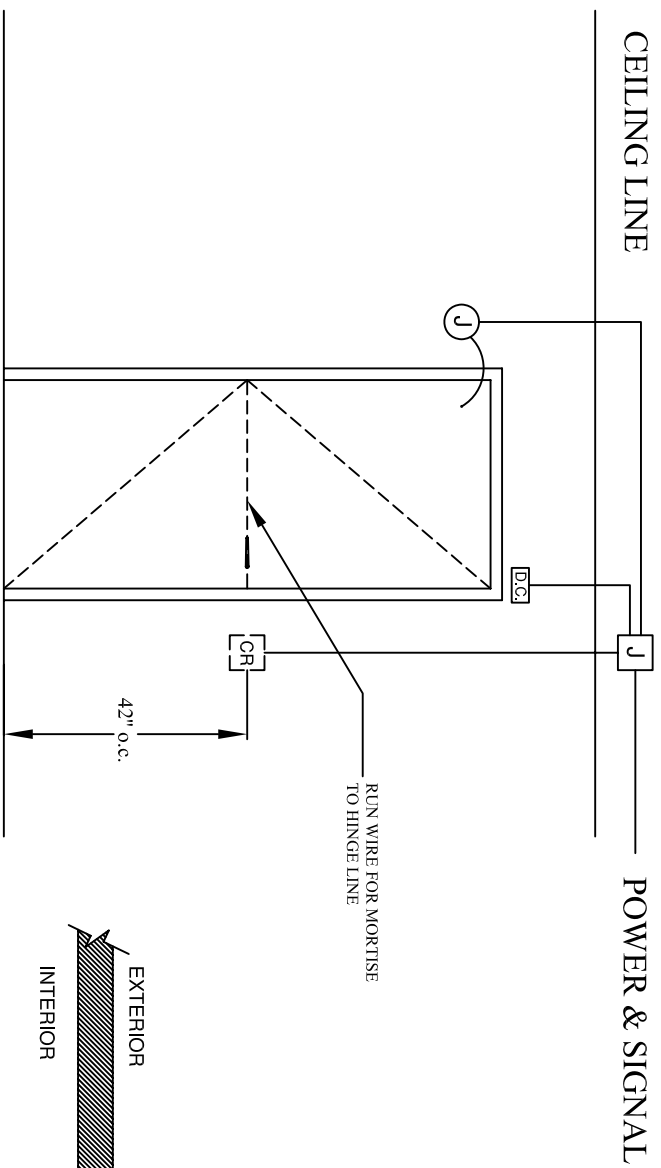

**KEY**

SINGLE
METAL
LEVER
EXPOSED

**LEGEND**

①	4"SQ 1" BOX W/ SINGLE GANG MUD RING FOR DOOR CORD
J	4 11/16"SQ 1" BOX
CR	CARD READER W/ 4"SQ 1" BOX W/ 1 GANG MUD RING
—	3/4" CONDUIT
DCJ	DOOR CONTACT

ALL EXPOSED CONDUIT TO BE WIRE MOULD.

**METAL DOOR - LEVER ACTION - EXPOSED POWER & SIGNAL**

TYPICAL

S-M-L-EX	SHEET TITLE: SINGLE METAL DOOR - MORTISE LOCK	FILE NAME: Single-Metal-Lever-Exposed.dwg
SHEET NO: 2	PROJECT TITLE: DOOR DETAILS, ACCESS CONTROL SYSTEM, SDSU	DRAWN BY: C Phillips
		ISSUED: 07.26.07