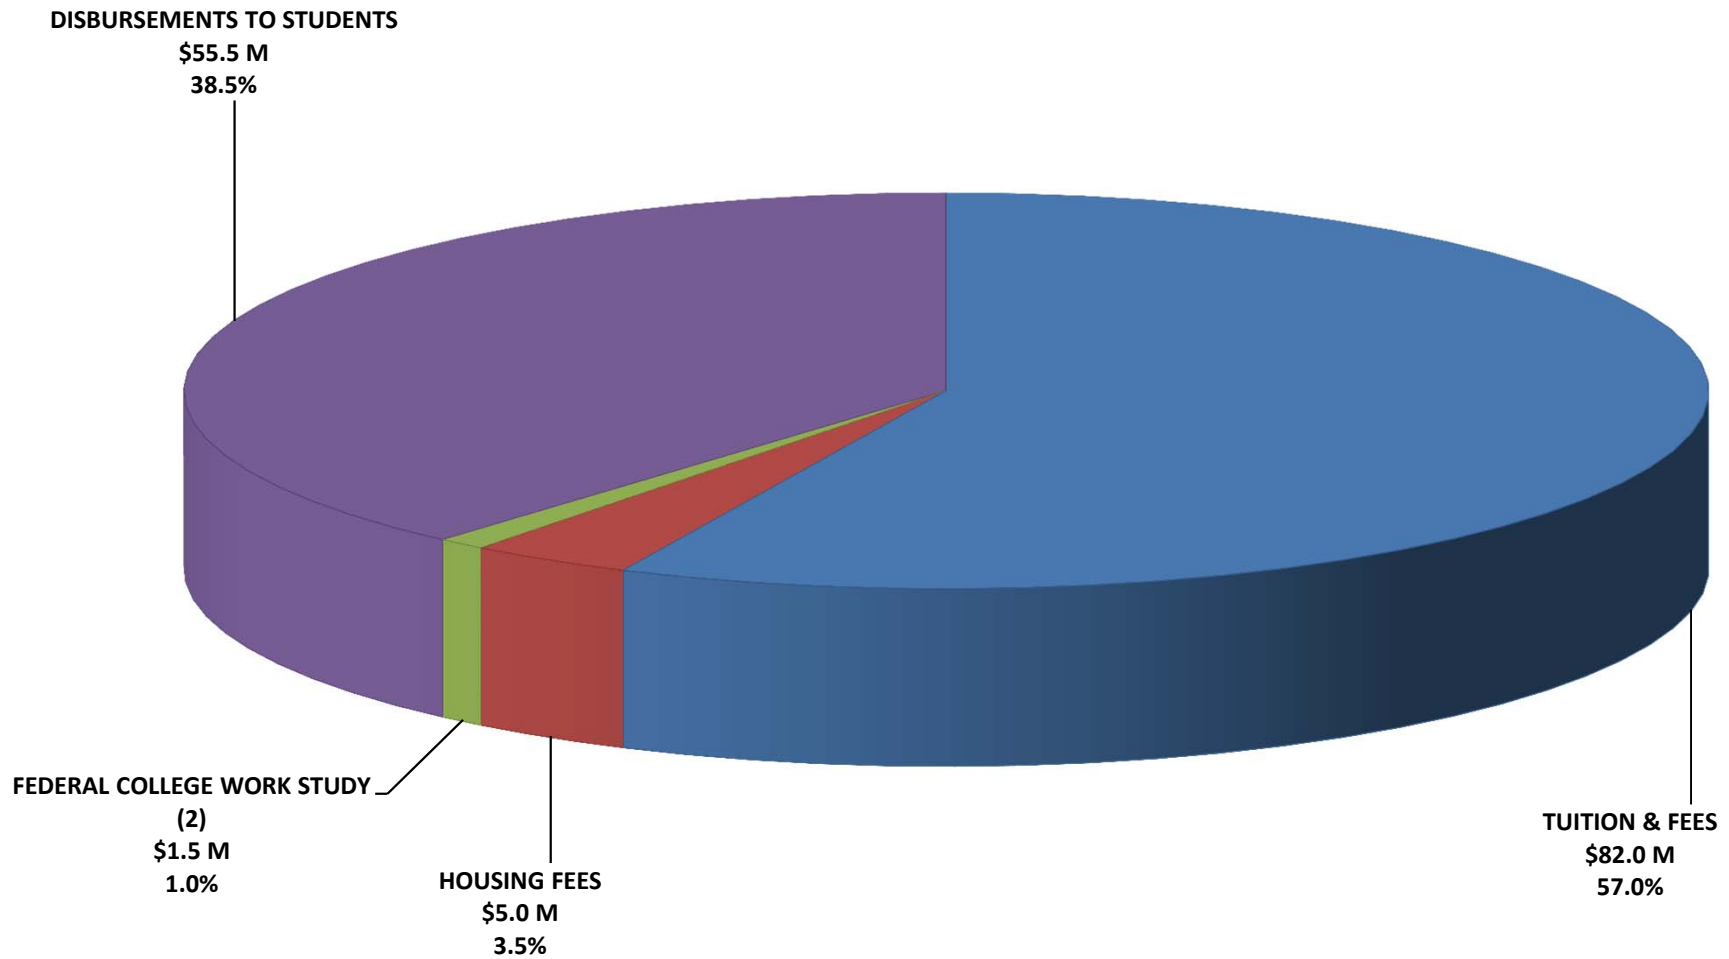

SAN DIEGO STATE UNIVERSITY
Financial Aid & Scholarships (excluding loans)
Uses: Payments/Disbursements ⁽¹⁾
2015/16

\$144.0 M

(1) Estimated based on prior year distribution of awards
(2) Includes Federal funding and campus matching funds