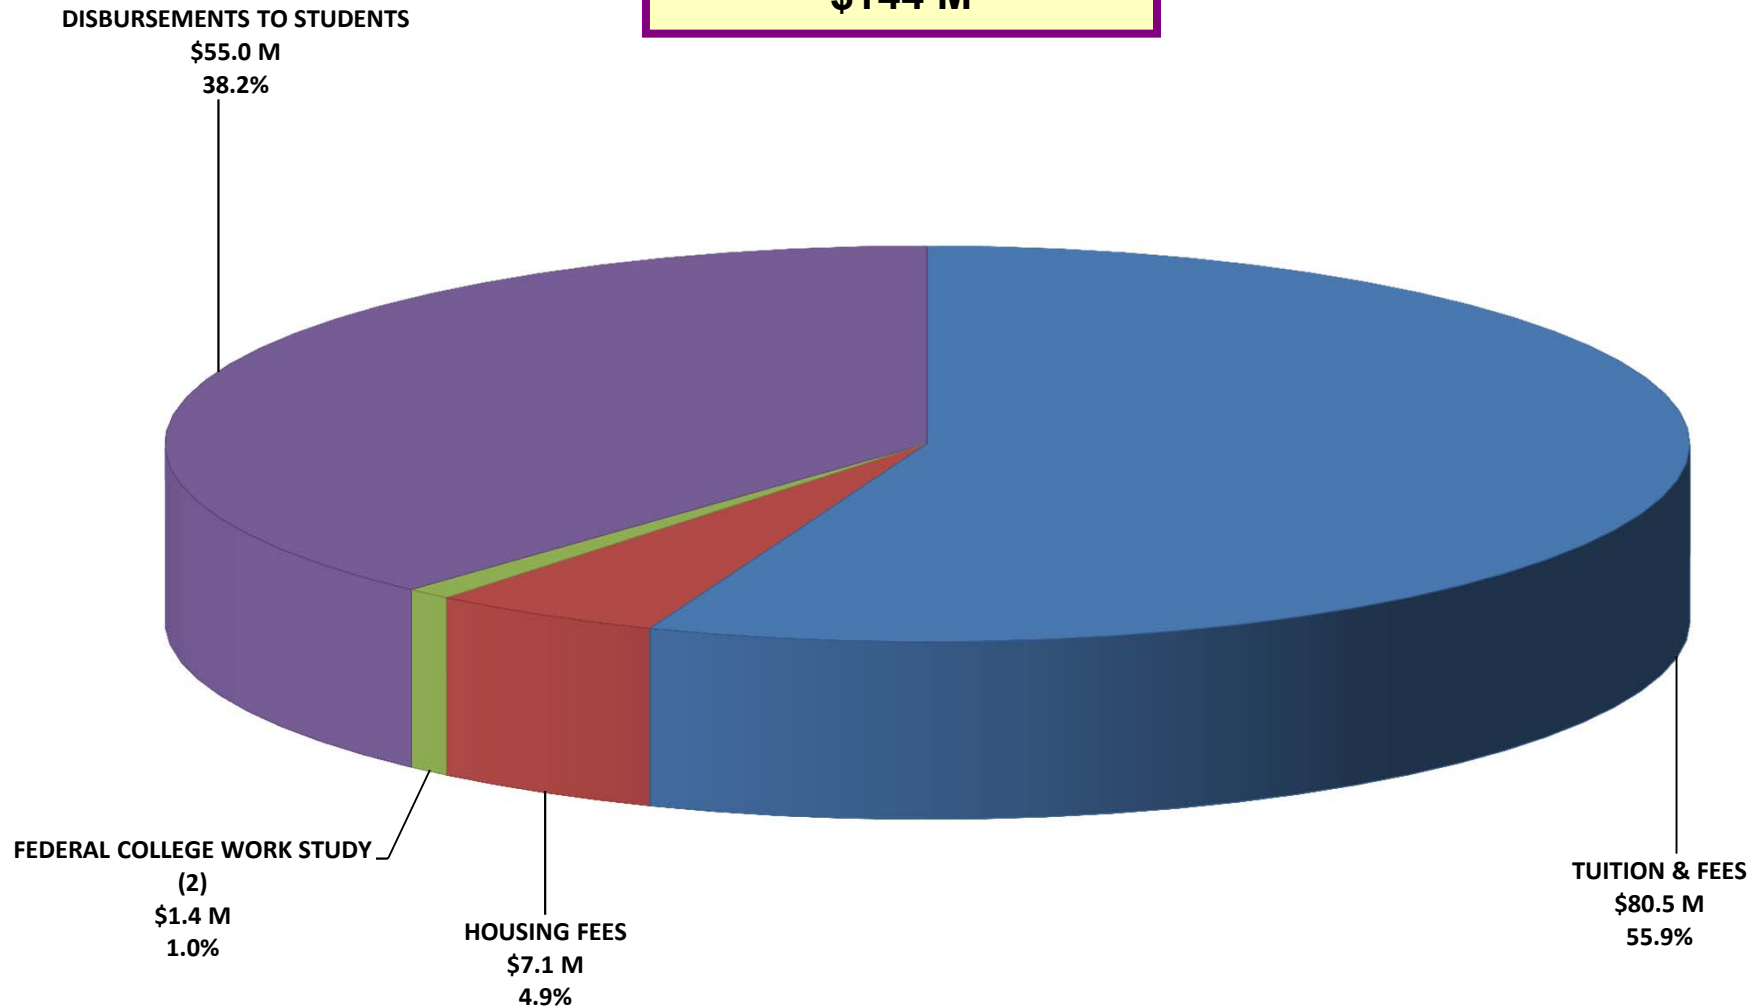

SAN DIEGO STATE UNIVERSITY
Financial Aid & Scholarships (excluding loans)
Uses: Payments/Disbursements ⁽¹⁾
2014/15

\$144 M

(1) Estimated based on prior year distribution of awards
(2) Includes Federal funding and campus matching funds