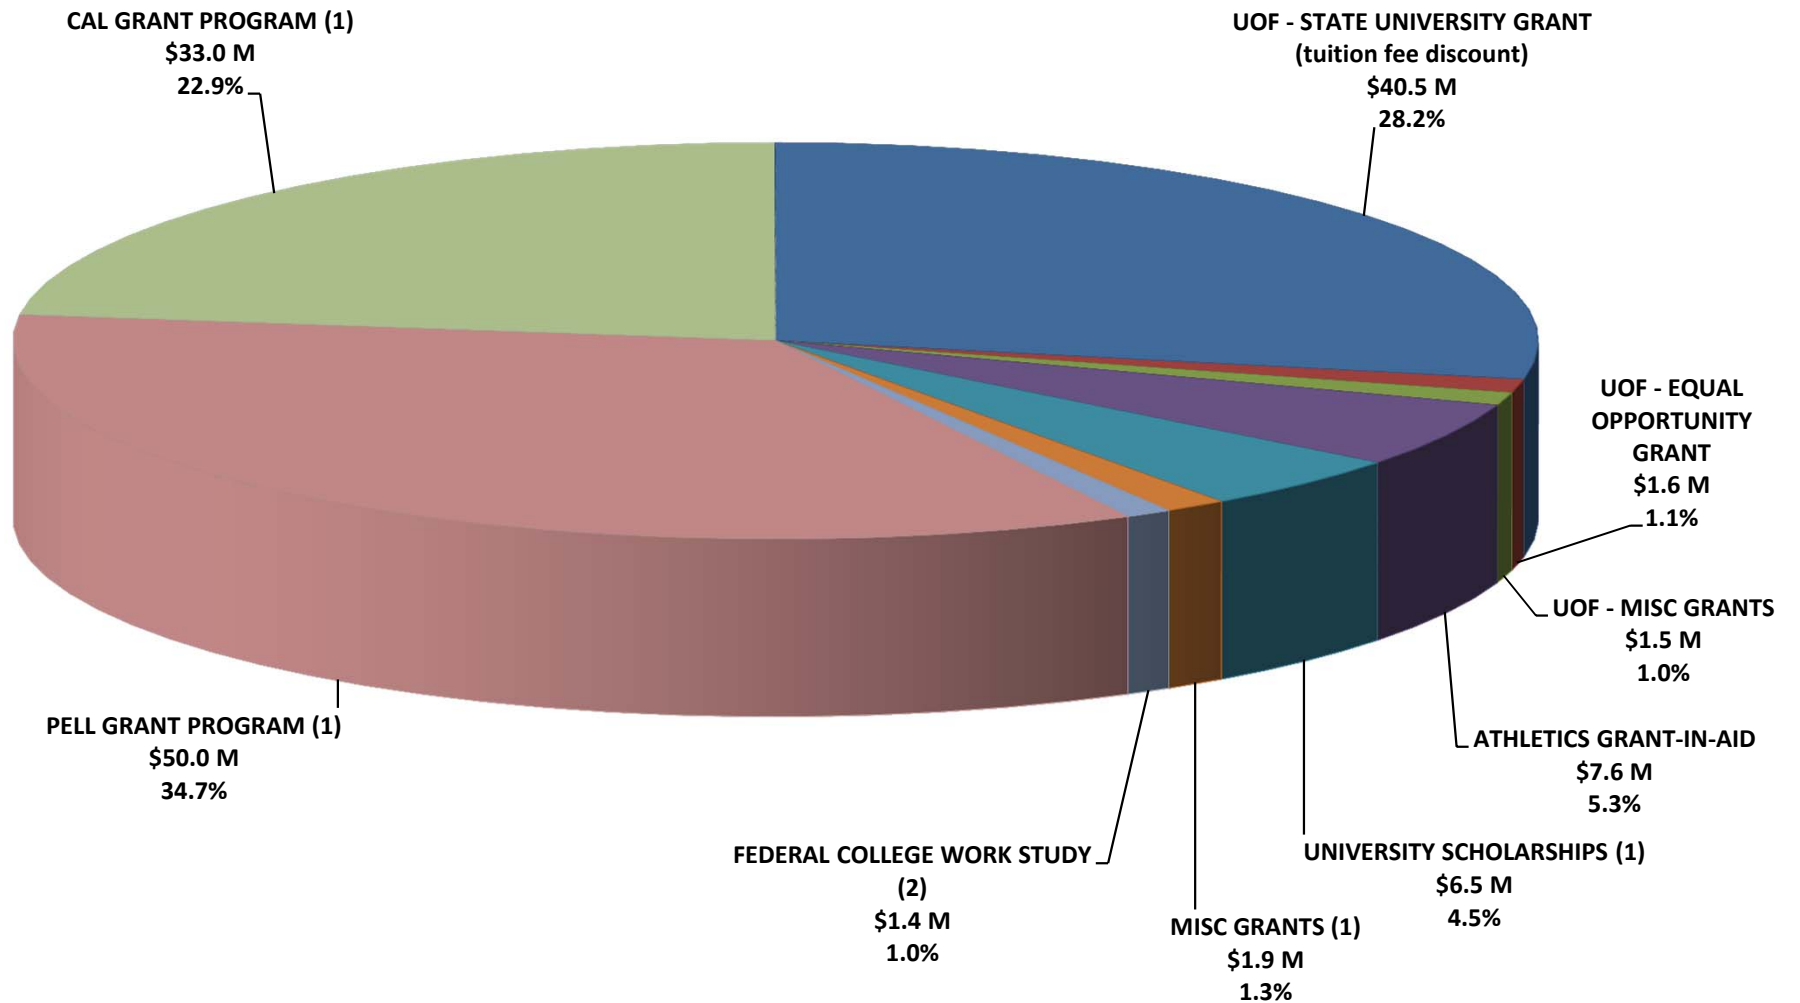

**SAN DIEGO STATE UNIVERSITY**  
**Financial Aid & Scholarships (excluding loans)**  
**Sources by Program**  
**2014/15**

**\$144 M**

(1) Estimate of funds to be awarded to students  
 (2) Includes Federal funding and campus matching funds