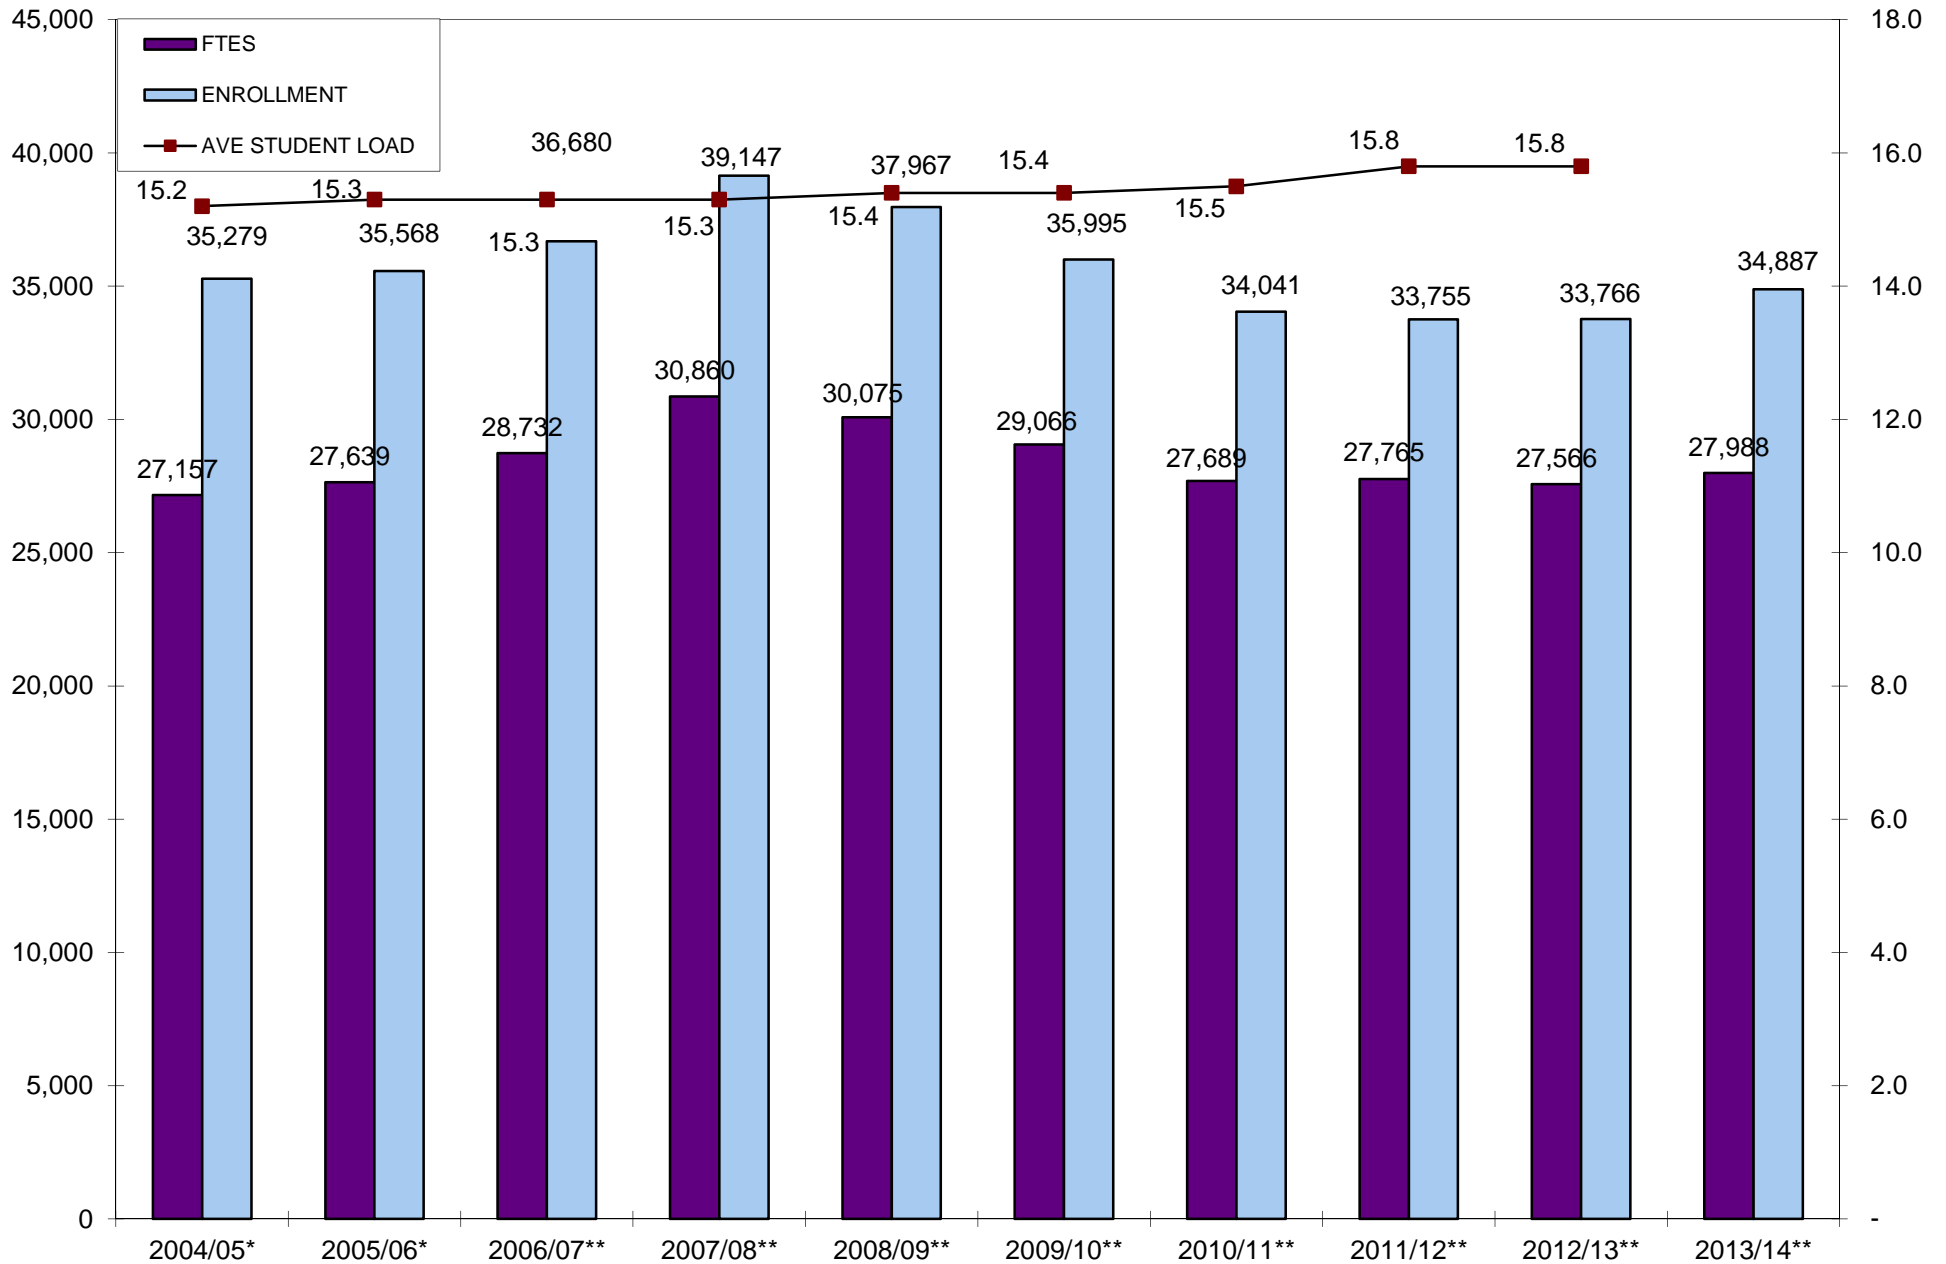

San Diego State University

Individual Enrollment (Headcount), Full-Time Equivalent Students (FTES) and Average Student Load

93

Includes IVC

Includes all students (undergraduate, graduate, resident, non-resident)

* Includes Summer

** Rebenched FTES - In fiscal year 2006/07 the graduate unit load for a full-time equivalent student was changed from 15 to 12 units per term