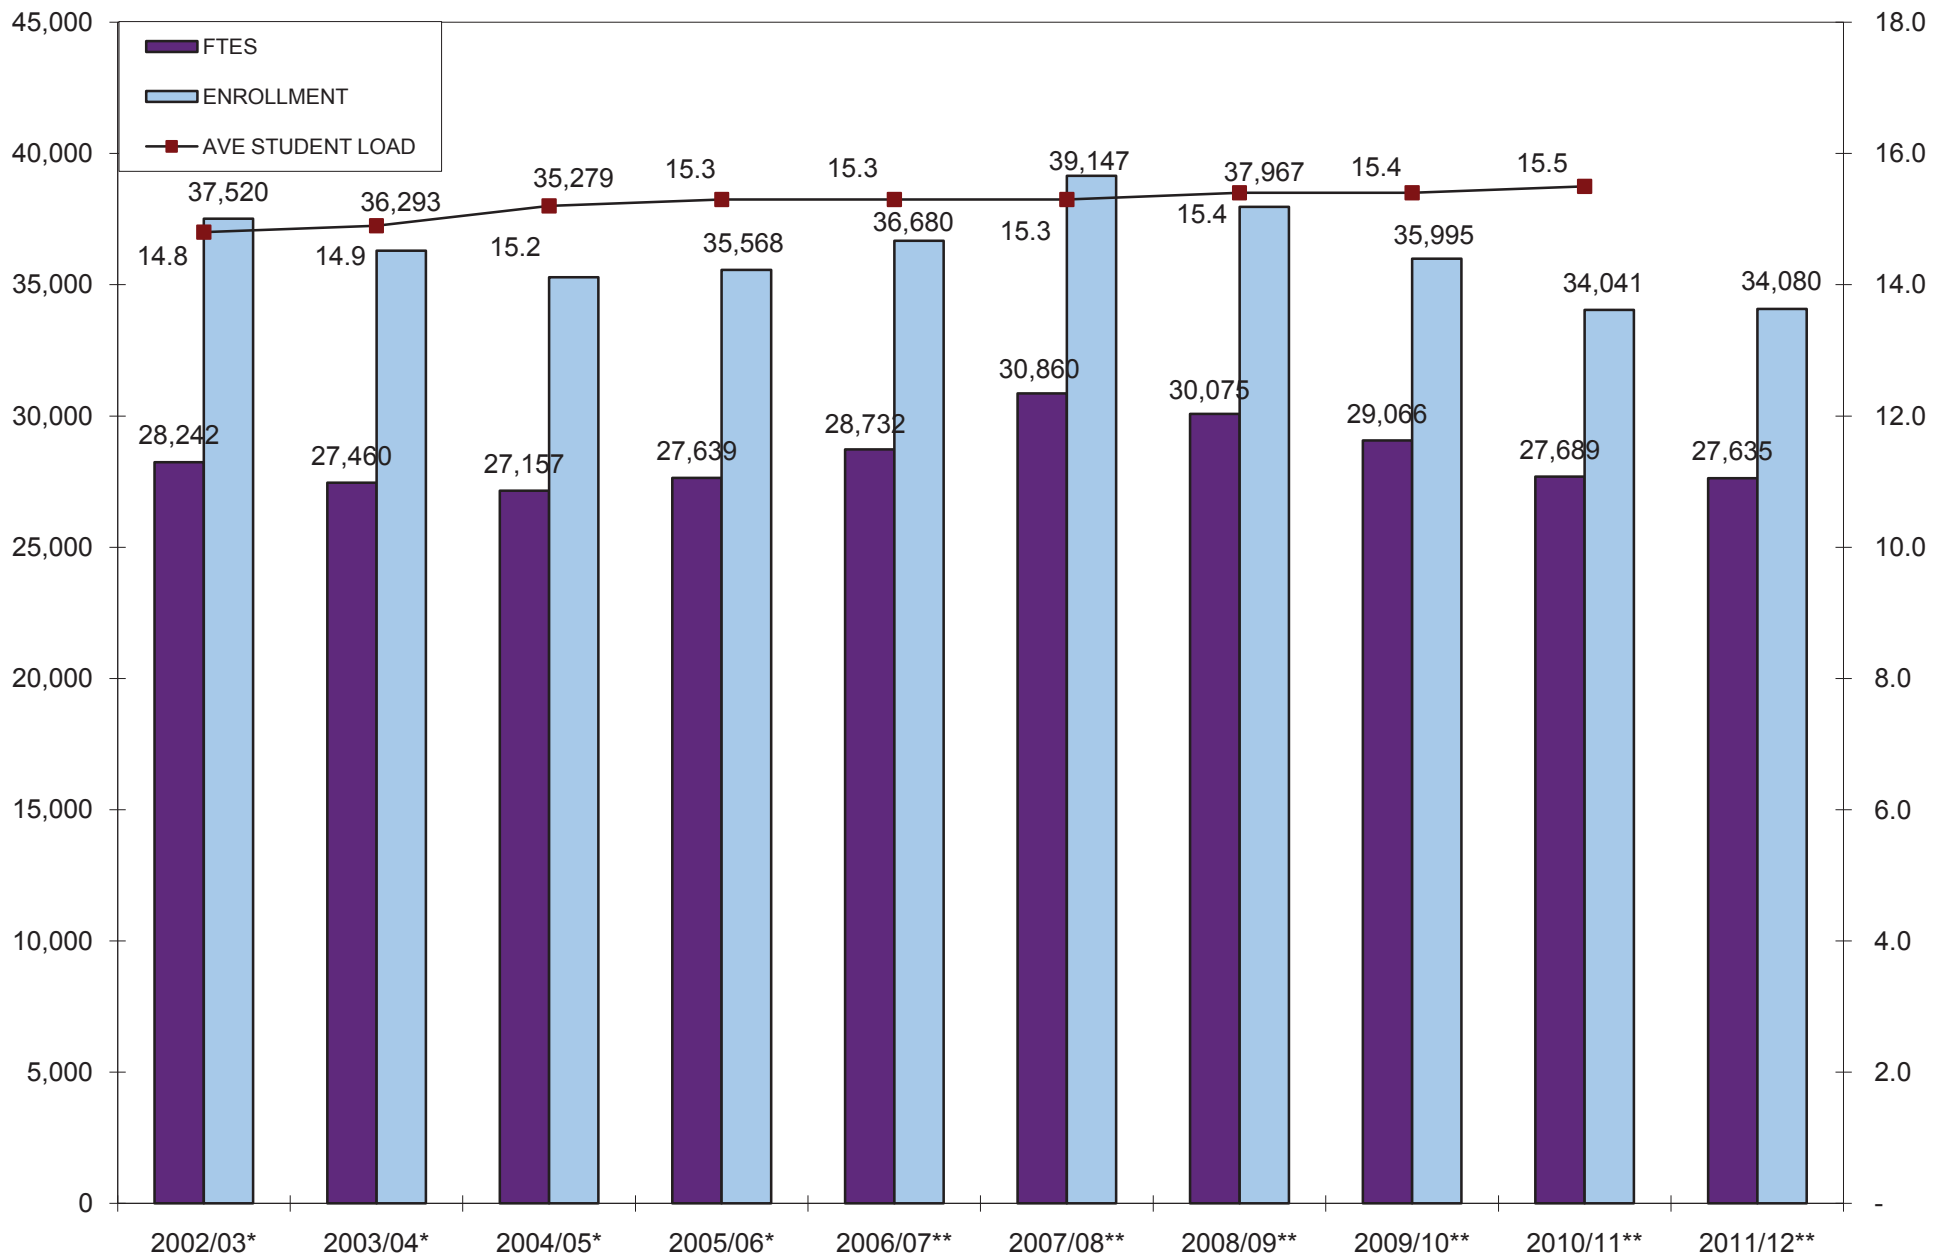

San Diego State University

Individual Enrollment (Headcount), Full-Time Equivalent Students (FTES) and Average Student Load

Includes IVC

Includes all students (undergraduate, graduate, resident, non-resident)

* Includes Summer

** Rebenched FTES - In fiscal year 2006/07 the graduate unit load for a full-time equivalent student was changed from 15 to 12 units per term