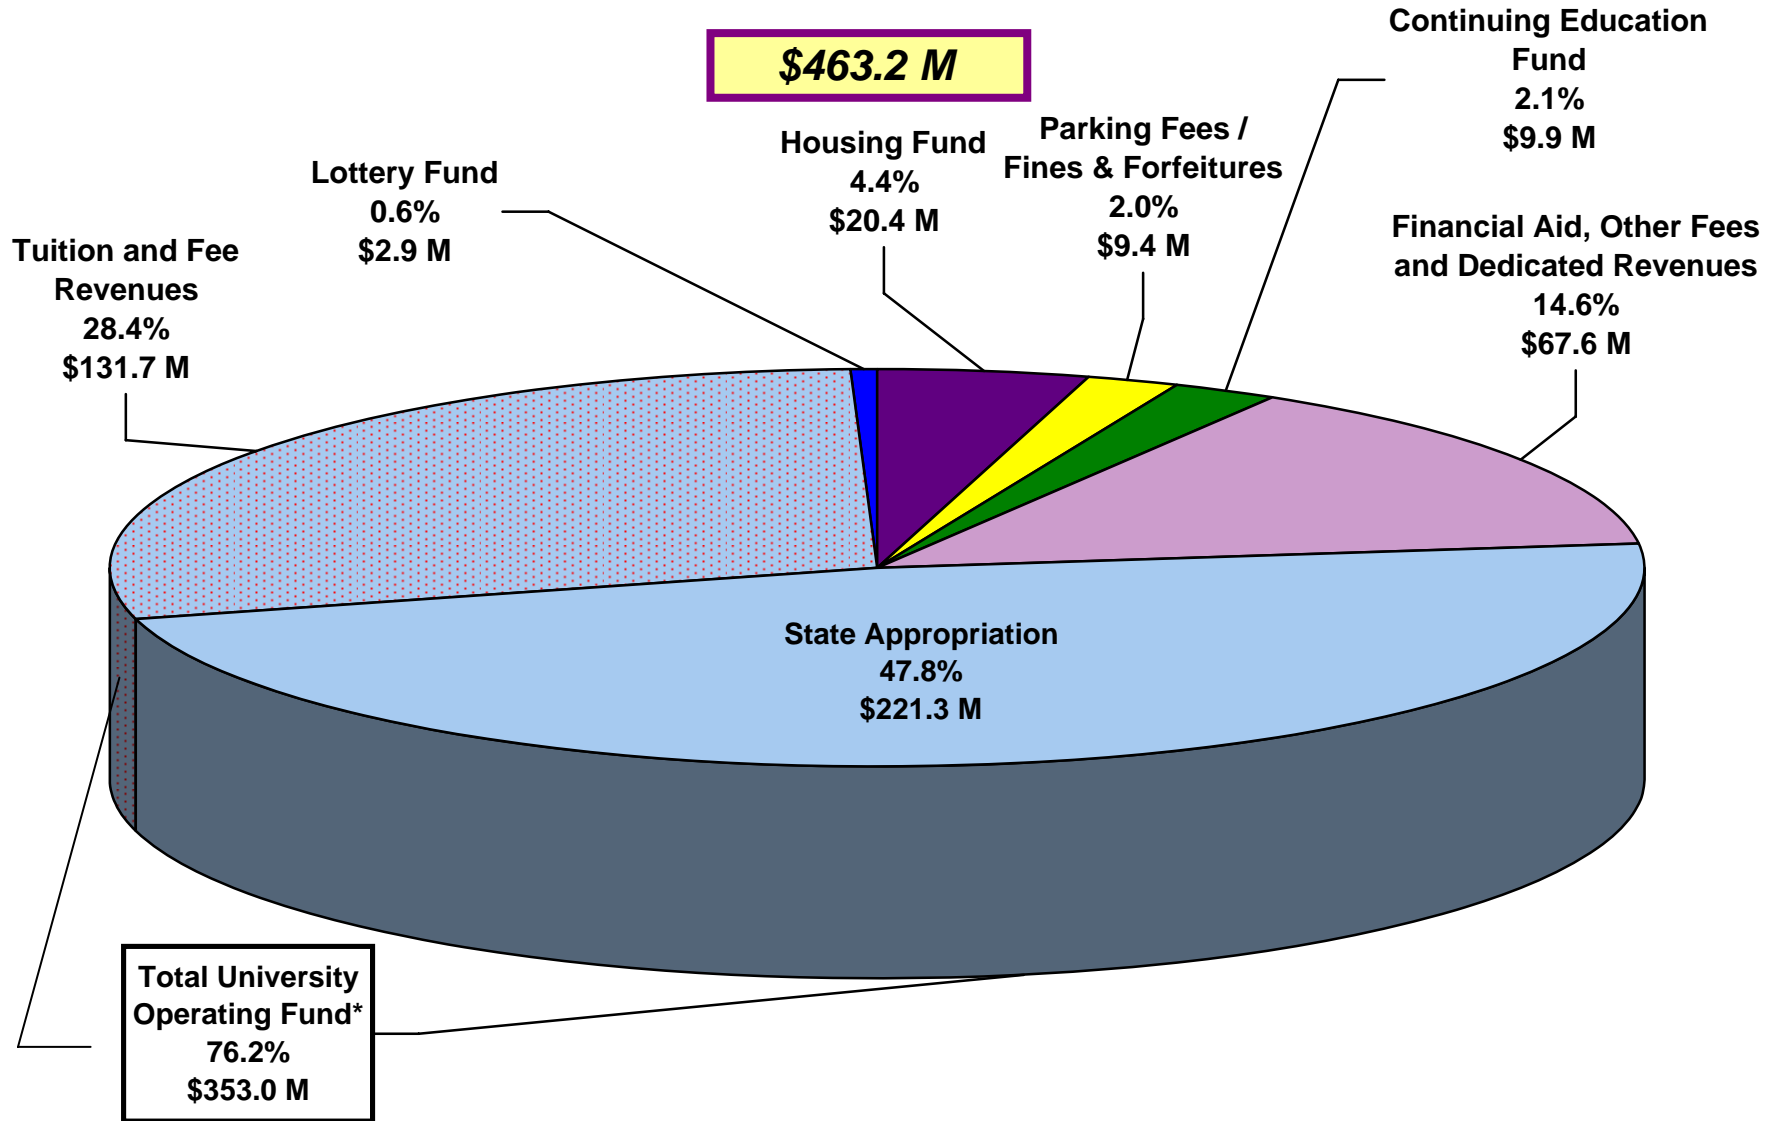

SAN DIEGO STATE UNIVERSITY
University Budget by Source (Excluding Auxiliaries)
2007/08

*Includes state appropriation as well as tuition and fee revenues