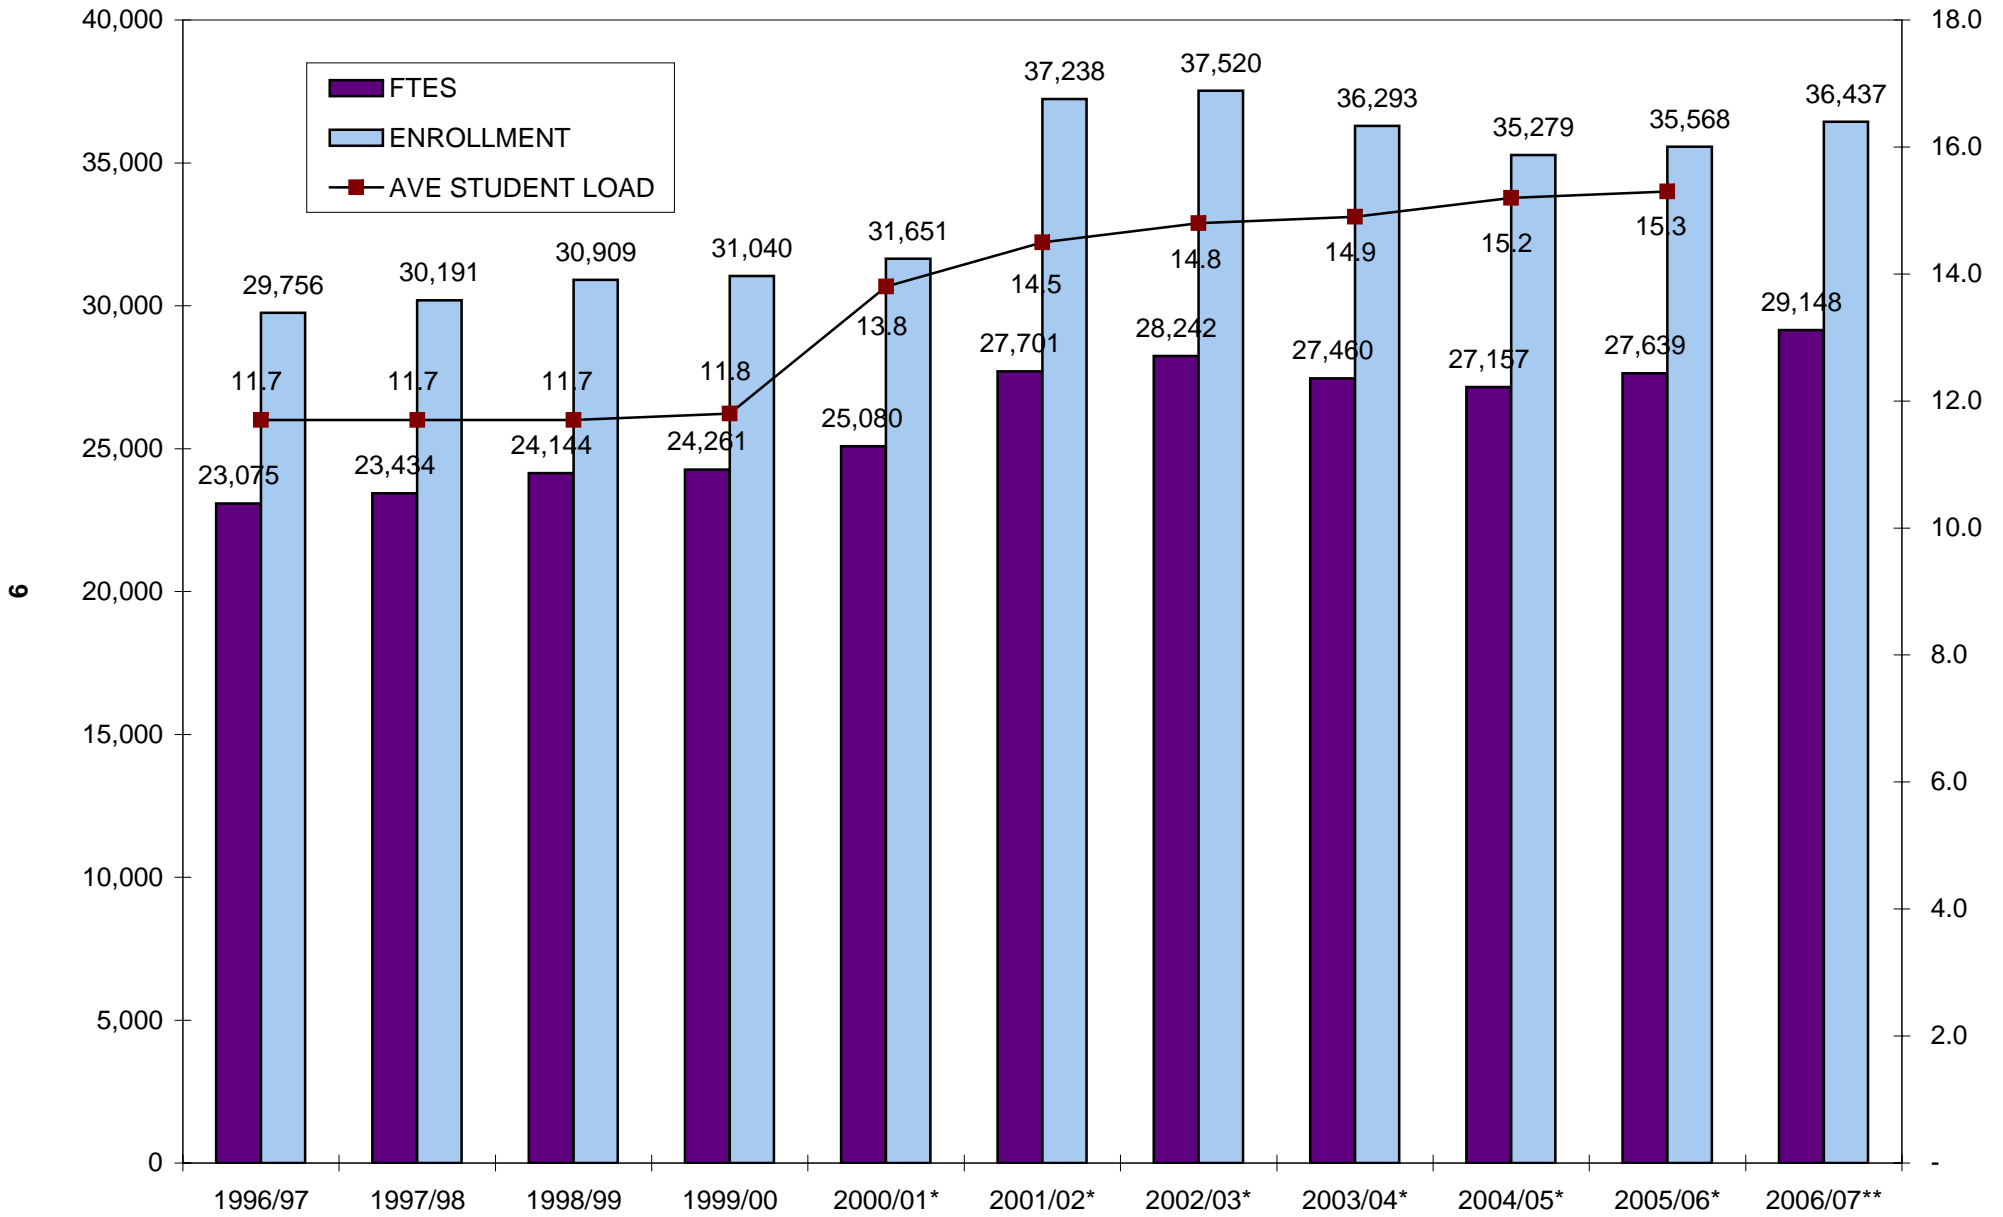

SAN DIEGO STATE UNIVERSITY

Individual Enrollment (Headcount), Full Time Equivalent Students (FTES) and Average Student Load

(Includes IVC)

*Includes Summer
**Rebench FTES