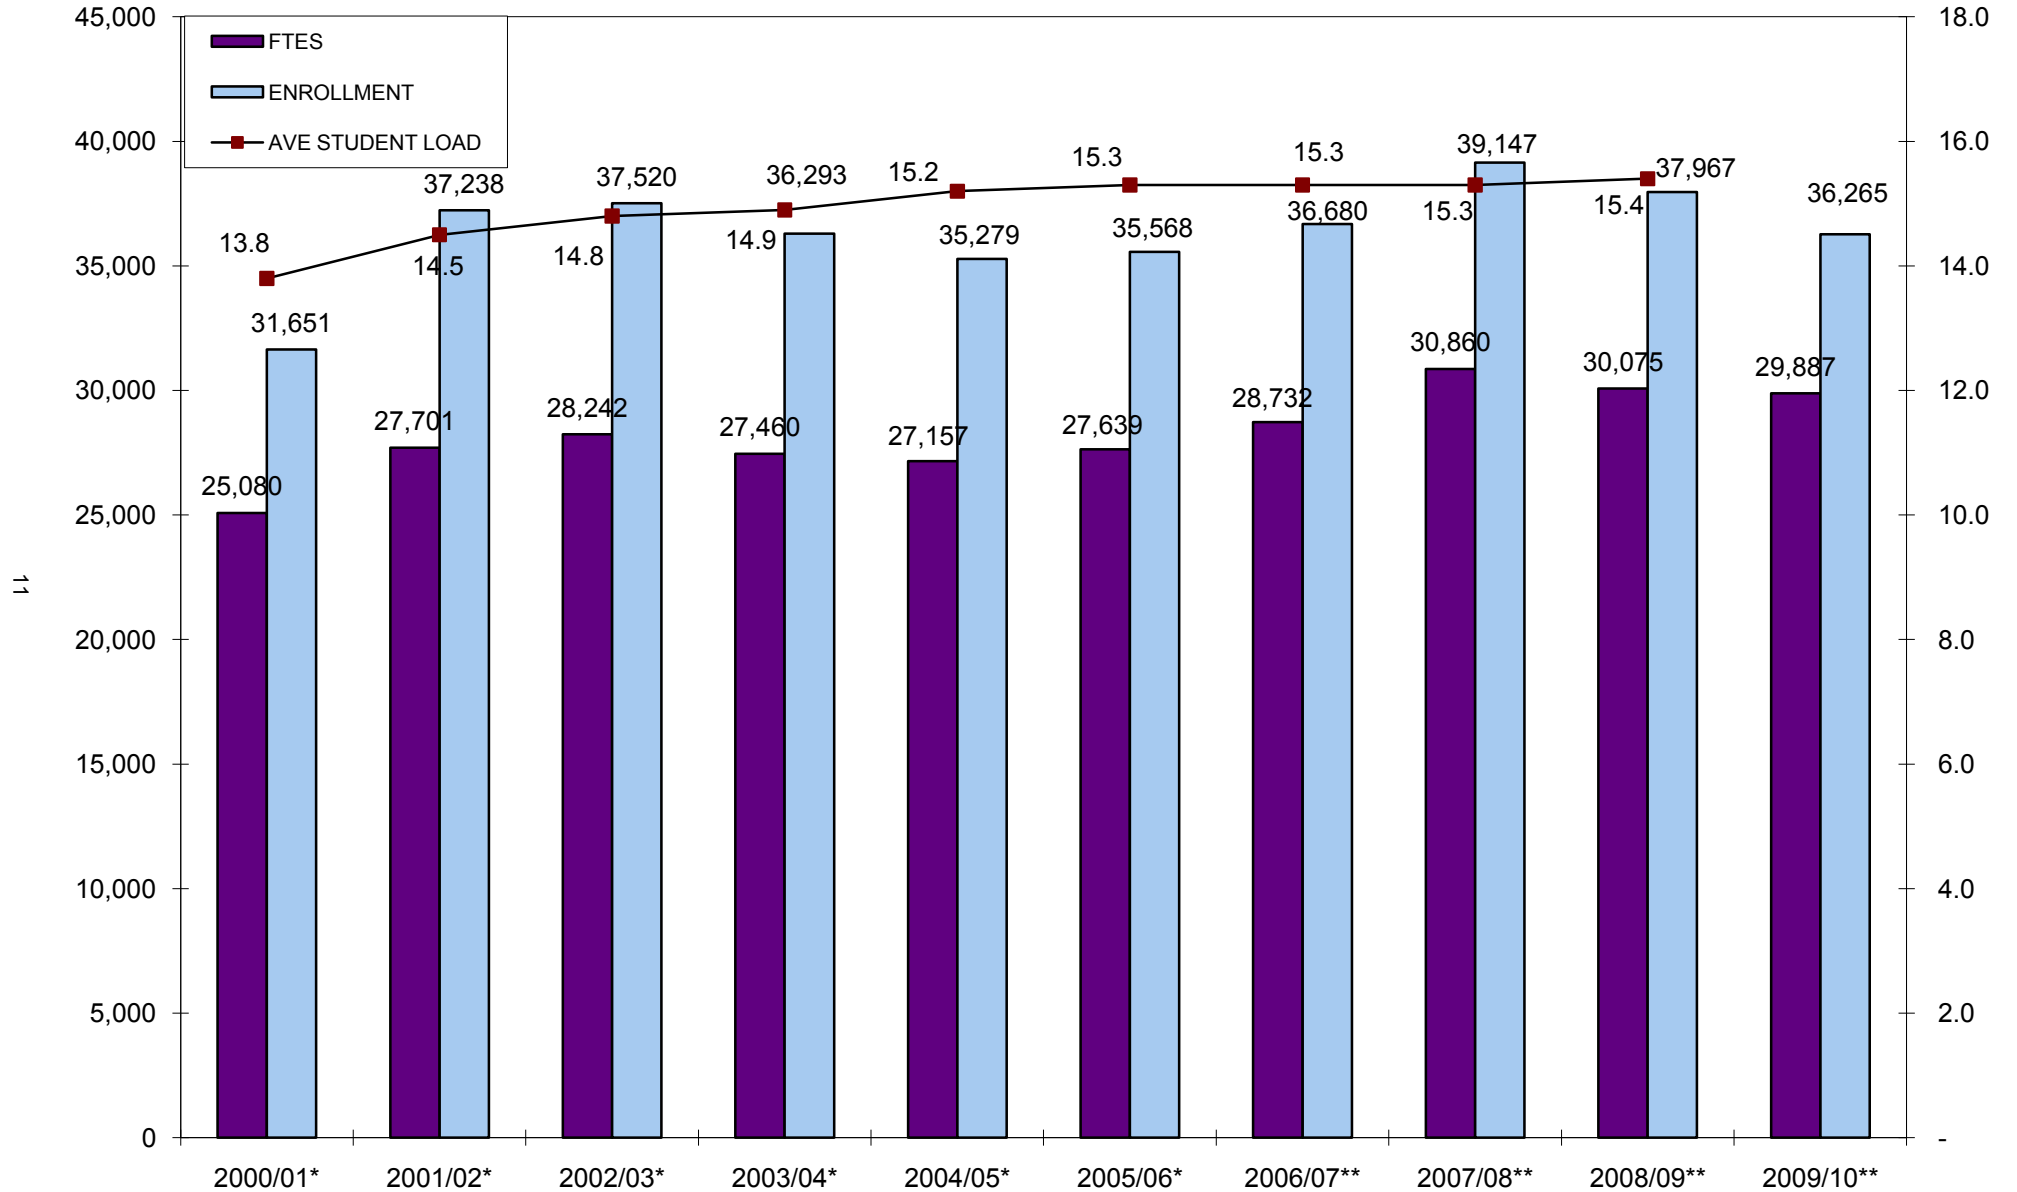

SAN DIEGO STATE UNIVERSITY

Individual Enrollment (Headcount), Full Time Equivalent Students (FTES) and Average Student Load

(Includes IVC)

* Includes Summer

** Rebenchded FTES - In fiscal year 2006/07 the graduate unit load for a full-time equivalent student was changed from 15 to 12 units per term.